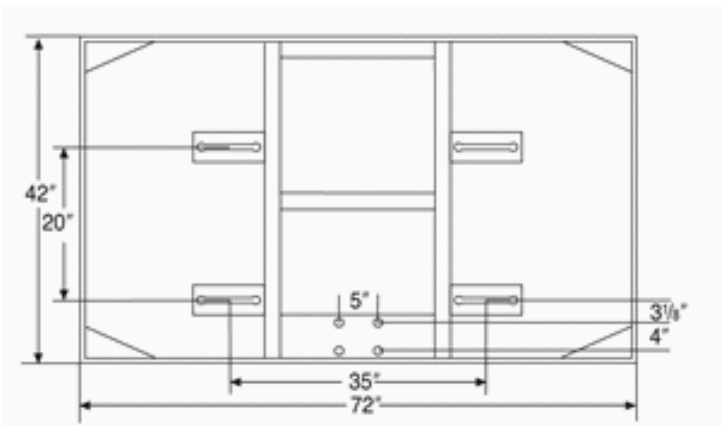

### Product Data

Size	72" x 42" h
Weight	205 lbs
Material	Glass Backboard
Options:	TF7174 Rim with Net TF7178 Breakaway Rim with Net
Item Used	TF7175 Basketball Standard