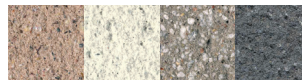

G22 G30 G33 G38

Acid wash

A22 A30 A33 A38

Weatherstone

W22 W30 W33 W38

* Additional colors available on WausauTile.com

Designer

Urbastyle Design Team