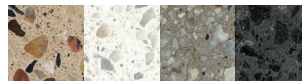

G22 G30 G33 G38

Acid wash

A22 A30 A33 A38

Weatherstone

W22 W30 W33 W38

* Additional colors available on WausauTile.com

Designer

Urbastyle Design Team