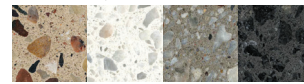

Shape

Handling

Designer

Urbastyle Design Team

Product description

Characteristics

- Prefabricated concrete element
- Finish:
 - > Ground & polished: a flat, smooth and polished surface with exposed rock and matrix
 - > Acid wash : a light acid etch finish with an even and flat texture across the entire surface
 - > Weatherstone : a sandblast finish exposing rock and giving a subtle texture and weathered look
- Hidden Anchoring

Acid wash

Weatherstone

* Additional colors available on WausauTile.com

PILLOW SEAT

Elements	Description	Length inch	Width inch	Height inch	Weight lbs/p
ZB.BP.03	Without backrest	38 1/2	30 1/2	18	1,136
ZB.BP.04	With backrest	38 1/2	30 1/2	34 1/16	1,417