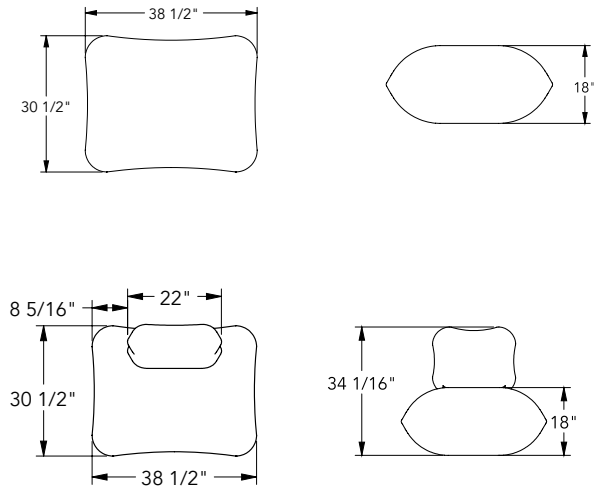

PILLOW SEAT

Elements	Description	Length inch	Width inch	Height inch	Weight lbs/p
ZB.BP.03	Without backrest	38 1/2	30 1/2	18	1,136
ZB.BP.04	With backrest	38 1/2	30 1/2	34 1/16	1,417

! Special custom manufacturing. Order and delivery time on request

Shape