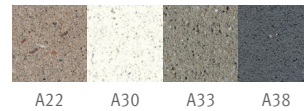

Acid wash

Weatherstone

* Additional colors available on WausauTile.com

PILLOW SEAT

Elements	Description	Length inch	Width inch	Height inch	Weight lbs/p
ZB.BP.03	Without backrest	38 1/2	30 1/2	18	1,136
ZB.BP.04	With backrest	38 1/2	30 1/2	34 1/16	1,417