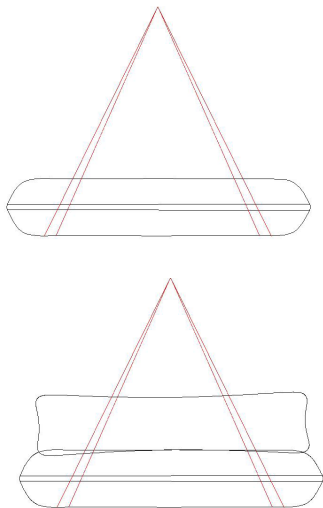

PILLOW BENCH

Elements	Description	Length inch	Width inch	Height inch	Weight lbs/p
ZB.BP.01	Without backrest	96	32	18	3,371
ZB.BP.02	With backrest	96	32	34 1/16	4,175

! Special custom manufacturing. Order and delivery time on request

Shape

Handling

Designer

Urbastyle Design Team

Product description

Characteristics

- Prefabricated concrete element
- Finish:
 - > Ground & polished: a flat, smooth and polished surface with exposed rock and matrix
 - > Acid wash : a light acid etch finish with an even and flat texture across the entire surface
 - > Weatherstone : a sandblast finish exposing rock and giving a subtle texture and weathered look
- Hidden Anchoring