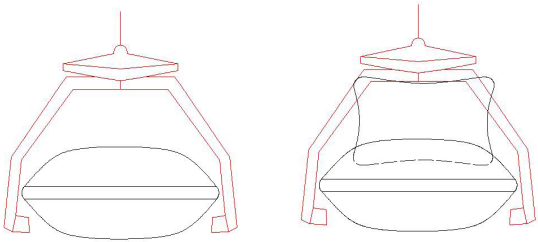

PILLOW SEAT

Elements	Description	Length inch	Width inch	Height inch	Weight lbs/p
ZB.BP.03	Without backrest	38 1/2	30 1/2	18	1,136
ZB.BP.04	With backrest	38 1/2	30 1/2	34 1/16	1,417

! Special custom manufacturing. Order and delivery time on request

Shape

Handling

Product description

Characteristics

- Prefabricated concrete element
- Finish:
  - > Ground & polished: a flat, smooth and polished surface with exposed rock and matrix
  - > Acid wash : a light acid etch finish with an even and flat texture across the entire surface
  - > Weatherstone : a sandblast finish exposing rock and giving a subtle texture and weathered look
- Hidden Anchoring

Delivery information

- Delivery only on pallets

Project study information

- Specific dimensions in custom manufacturing (only on order): on demand

Shipping fees

- On demand

Colors*

Ground & polished

Acid wash

Weatherstone

* Additional colors available on WausauTile.com

Designer

Urbastyle Design Team