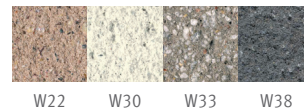

Acid wash

Weatherstone

* Additional colors available on WausauTile.com

PILLOW SEAT

Elements	Description	Length inch	Width inch	Height inch	Weight lbs/p
ZB.BP.03	Without backrest	38 1/2	30 1/2	18	1,136
ZB.BP.04	With backrest	38 1/2	30 1/2	34 1/16	1,417