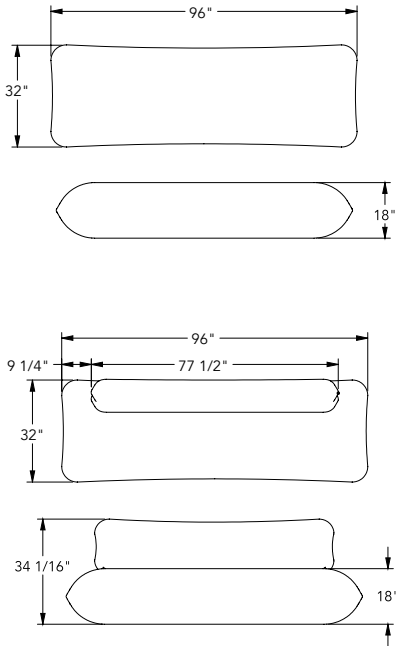

PILLOW BENCH

Elements	Description	Length inch	Width inch	Height inch	Weight lbs/p
ZB.BP.01	Without backrest	96	32	18	3,371
ZB.BP.02	With backrest	96	32	34 1/16	4,175

! Special custom manufacturing. Order and delivery time on request

Shape