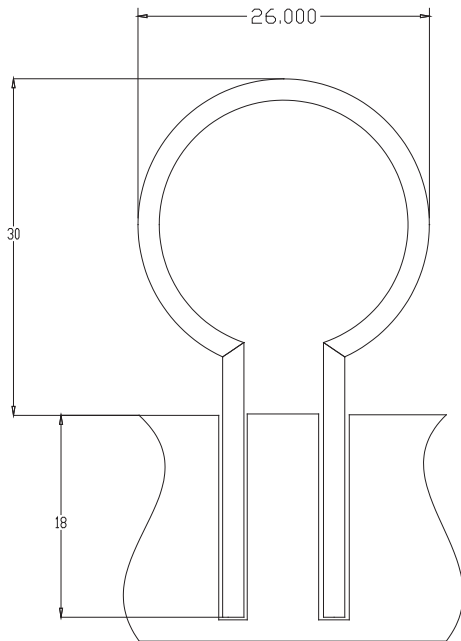

### Product Data

Size	26" dia x 43 1/2" h
Weight	25 lbs
Material	Stainless Steel Brushed Finish
Anchoring	Inground Mount

TOP VIEW

ELEVATION VIEW