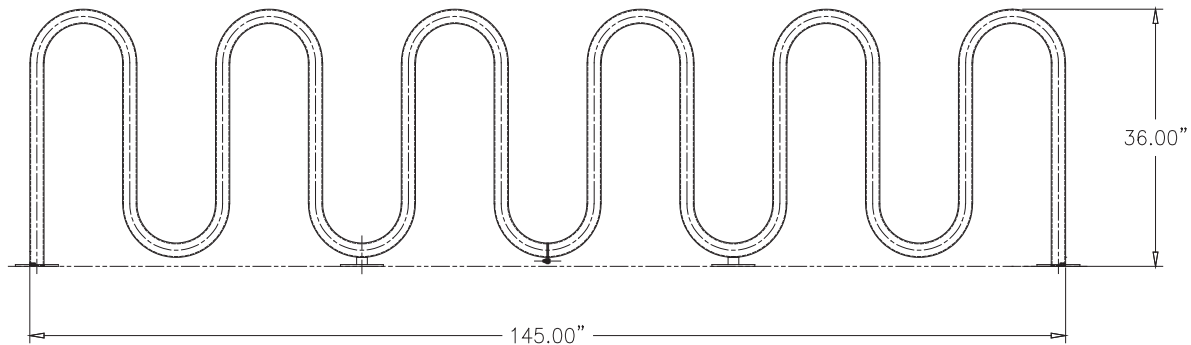

ELEVATION VIEW

Site Furnishings Limited Warranty:

For a period of two (2) years for concrete products, one (1) year for plastic products and five (5) years for metal products when the customer has received their product, Wausau Tile, Inc. warrants its concrete products against defects in workmanship and materials per industry standards. This warranty does not cover the above products for cracking and faulting caused by settling due to an improper base; nor does it cover damage caused by impact, vandalism or natural disaster.

CALL FOR FURTHER DETAILS & PRICING.