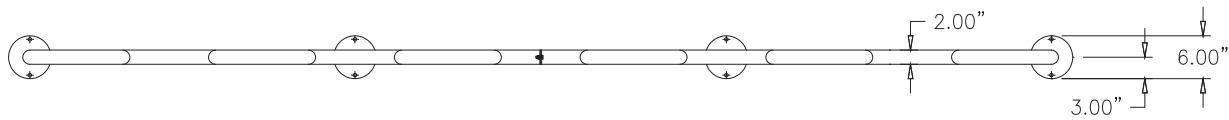

MF9030

Surface Mount 11 Loop Bike Rack

Product Data

| | |
|-----------|-----------------------|
| Size | 145" x 36" h |
| Weight | 155 lbs |
| Material | Metal Powdercoated |
| Anchoring | Surface Mount |