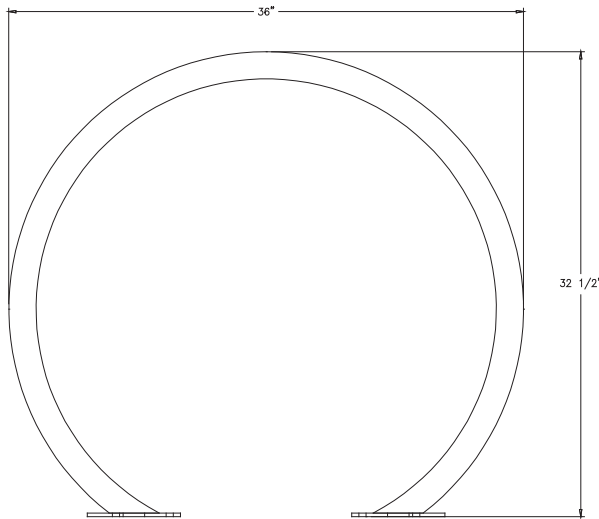

MF9024

Surface Mount Circle Bike Rack

Product Data

Size	36" dia x 32 1/2" h
Weight	35 lbs
Material	Metal Powdercoated
Anchoring	Surface Mount

TOP VIEW

ELEVATION VIEW

Site Furnishings Limited Warranty:

For a period of two (2) years for concrete products, one (1) year for plastic products and five (5) years for metal products when the customer has received their product, Wausau Tile, Inc. warrants its concrete products against defects in workmanship and materials per industry standards. This warranty does not cover the above products for cracking and faulting caused by settling due to an improper base; nor does it cover damage caused by impact, vandalism or natural disaster.