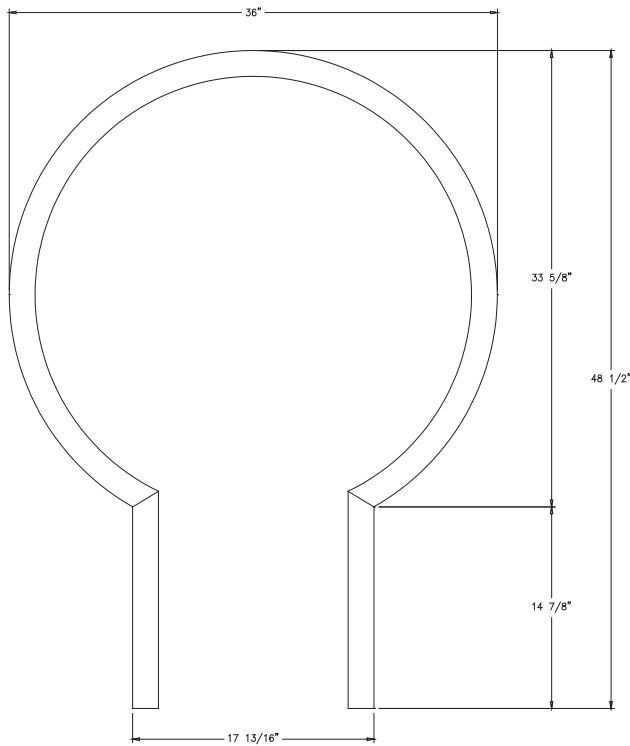

ELEVATION VIEW