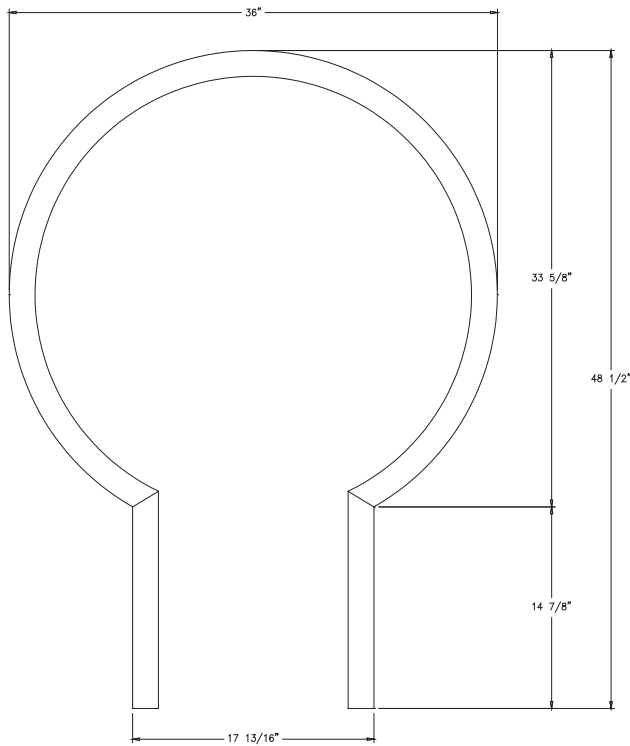

## Inground Mount Circle Bike Rack

### Product Data

Size	36" dia x 48 1/2" h
Weight	40 lbs
Material	Metal Powdercoated
Anchoring	Inground Mount

TOP VIEW

ELEVATION VIEW