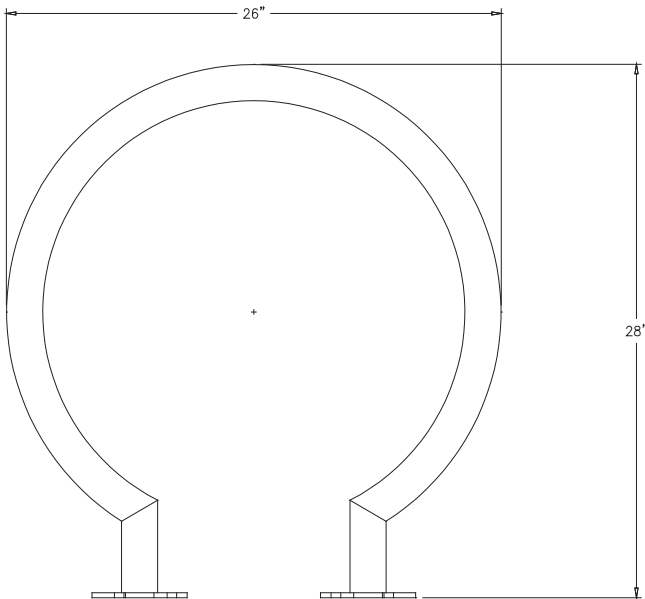

MF9022

Surface Mount Circle Bike Rack

Product Data

Size	26" dia x 28" h
Weight	25 lbs
Material	Metal Powdercoated
Anchoring	Surface Mount

TOP VIEW

ELEVATION VIEW

Site Furnishings Limited Warranty:

For a period of two (2) years for concrete products, one (1) year for plastic products and five (5) years for metal products when the customer has received their product, Wausau Tile, Inc. warrants its concrete products against defects in workmanship and materials per industry standards. This warranty does not cover the above products for cracking and faulting caused by settling due to an improper base; nor does it cover damage caused by impact, vandalism or natural disaster.