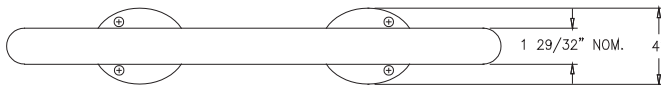

MF9022

Surface Mount Circle Bike Rack

Product Data

Size	26" dia x 28" h
Weight	25 lbs
Material	Metal Powdercoated
Anchoring	Surface Mount

TOP VIEW

ELEVATION VIEW

Site Furnishings Limited Warranty:

For a period of two (2) years for concrete products, one (1) year for plastic products and five (5) years for metal products when the customer has received their product, Wausau Tile, Inc. warrants its concrete products against defects in workmanship and materials per industry standards. This warranty does not cover the above products for cracking and faulting caused by settling due to an improper base; nor does it cover damage caused by impact, vandalism or natural disaster.