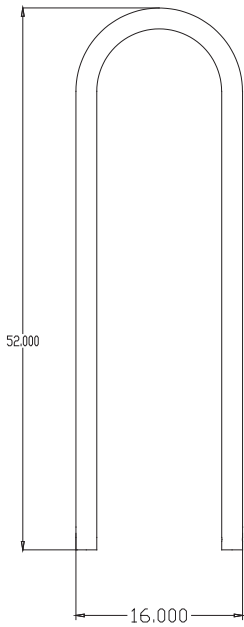

MF9015

Inground Mount U Bike Style Rack

Product Data

Size	16" x 52" h
Weight	40 lbs
Material	Metal Powdercoated
Anchoring	Inground Mount

TOP VIEW

ELEVATION VIEW

Site Furnishings Limited Warranty:

For a period of two (2) years for concrete products, one (1) year for plastic products and five (5) years for metal products when the customer has received their product, Wausau Tile, Inc. warrants its concrete products against defects in workmanship and materials per industry standards. This warranty does not cover the above products for cracking and faulting caused by settling due to an improper base; nor does it cover damage caused by impact, vandalism or natural disaster.