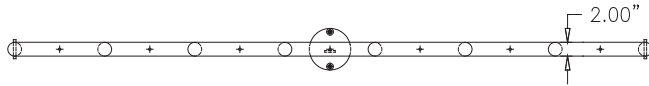

### Product Data

Size	93" x 46 3/8" h
Weight	105 lbs
Material	Metal Powdercoated
Anchoring	Inground Mount

TOP VIEW

ELEVATION VIEW