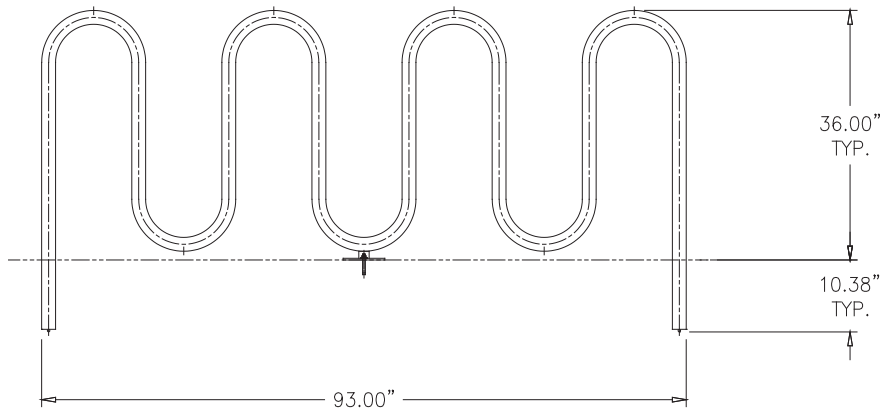

### Product Data

Size	93" x 46 3/8" h
Weight	105 lbs
Material	Metal Powdercoated
Anchoring	Inground Mount

TOP VIEW

ELEVATION VIEW