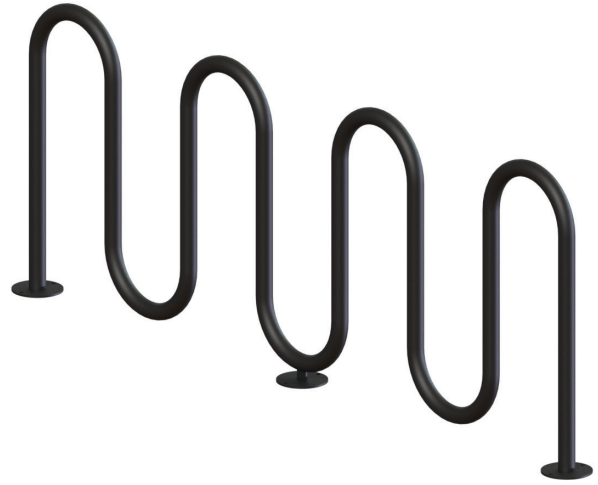

# MF9011

## Surface Mount 7 Loop Bike Rack

### Product Data

Size	93" x 36" h
Weight	105 lbs
Material	Metal Powdercoated
Anchoring	Surface Mount

TOP VIEW

ELEVATION VIEW