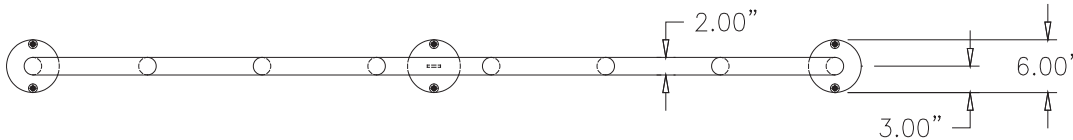

### Product Data

Size	93" x 36" h
Weight	105 lbs
Material	Metal Powdercoated
Anchoring	Surface Mount

TOP VIEW

ELEVATION VIEW