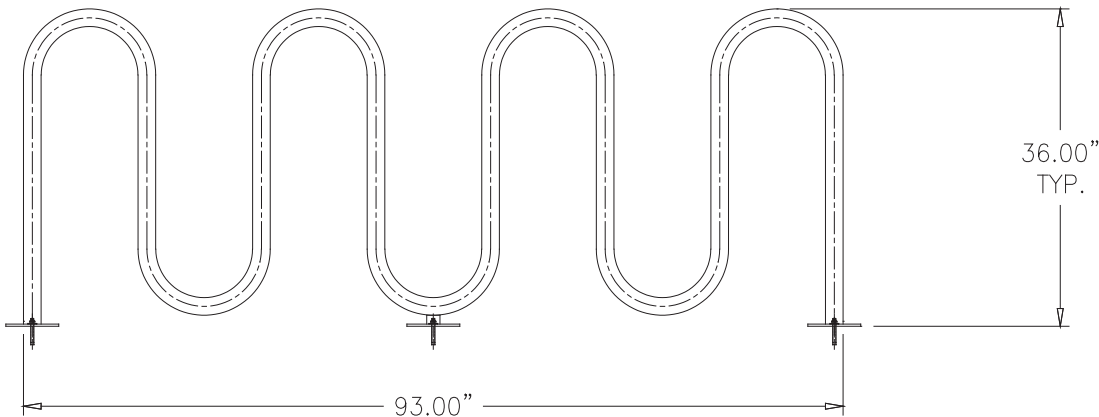

# MF9011

## Surface Mount 7 Loop Bike Rack

### Product Data

Size	93" x 36" h
Weight	105 lbs
Material	Metal Powdercoated
Anchoring	Surface Mount

TOP VIEW

ELEVATION VIEW