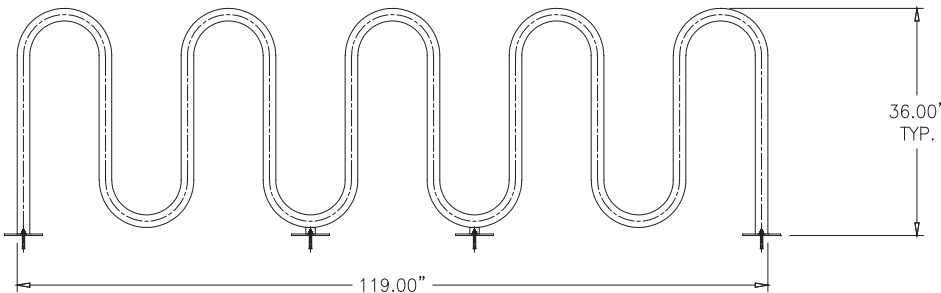

MF9010

Surface Mount 9 Loop Bike Rack

Product Data

Size	119" x 36" h
Weight	140 lbs
Material	Metal Powdercoated
Anchoring	Surface Mount

TOP VIEW

ELEVATION VIEW

Site Furnishings Limited Warranty:

For a period of two (2) years for concrete products, one (1) year for plastic products and five (5) years for metal products when the customer has received their product, Wausau Tile, Inc. warrants its concrete products against defects in workmanship and materials per industry standards. This warranty does not cover the above products for cracking and faulting caused by settling due to an improper base; nor does it cover damage caused by impact, vandalism or natural disaster.