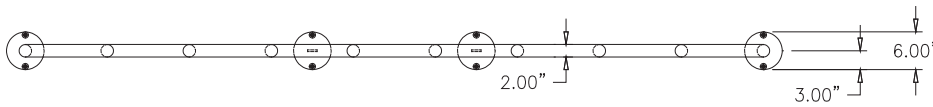

MF9010

Surface Mount 9 Loop Bike Rack

Product Data

Size	119" x 36" h
Weight	140 lbs
Material	Metal Powdercoated
Anchoring	Surface Mount

TOP VIEW

ELEVATION VIEW

Site Furnishings Limited Warranty:

For a period of two (2) years for concrete products, one (1) year for plastic products and five (5) years for metal products when the customer has received their product, Wausau Tile, Inc. warrants its concrete products against defects in workmanship and materials per industry standards. This warranty does not cover the above products for cracking and faulting caused by settling due to an improper base; nor does it cover damage caused by impact, vandalism or natural disaster.