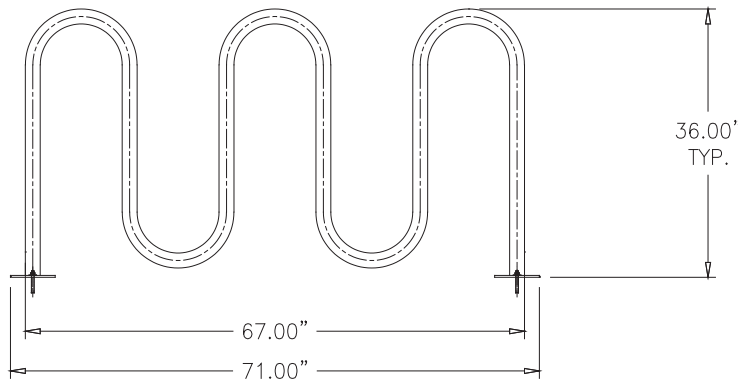

MF9009

Surface Mount 5 Loop Bike Rack

Product Data

Size	67" x 36" h
Weight	105 lbs
Material	Metal Powdercoated
Anchoring	Surface Mount

TOP VIEW

ELEVATION VIEW

Site Furnishings Limited Warranty:

For a period of two (2) years for concrete products, one (1) year for plastic products and five (5) years for metal products when the customer has received their product, Wausau Tile, Inc. warrants its concrete products against defects in workmanship and materials per industry standards. This warranty does not cover the above products for cracking and faulting caused by settling due to an improper base; nor does it cover damage caused by impact, vandalism or natural disaster.