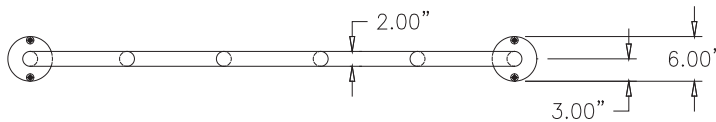

MF9009

Surface Mount 5 Loop Bike Rack

Product Data

Size	67" x 36" h
Weight	105 lbs
Material	Metal Powdercoated
Anchoring	Surface Mount

TOP VIEW

ELEVATION VIEW

Site Furnishings Limited Warranty:

For a period of two (2) years for concrete products, one (1) year for plastic products and five (5) years for metal products when the customer has received their product, Wausau Tile, Inc. warrants its concrete products against defects in workmanship and materials per industry standards. This warranty does not cover the above products for cracking and faulting caused by settling due to an improper base; nor does it cover damage caused by impact, vandalism or natural disaster.