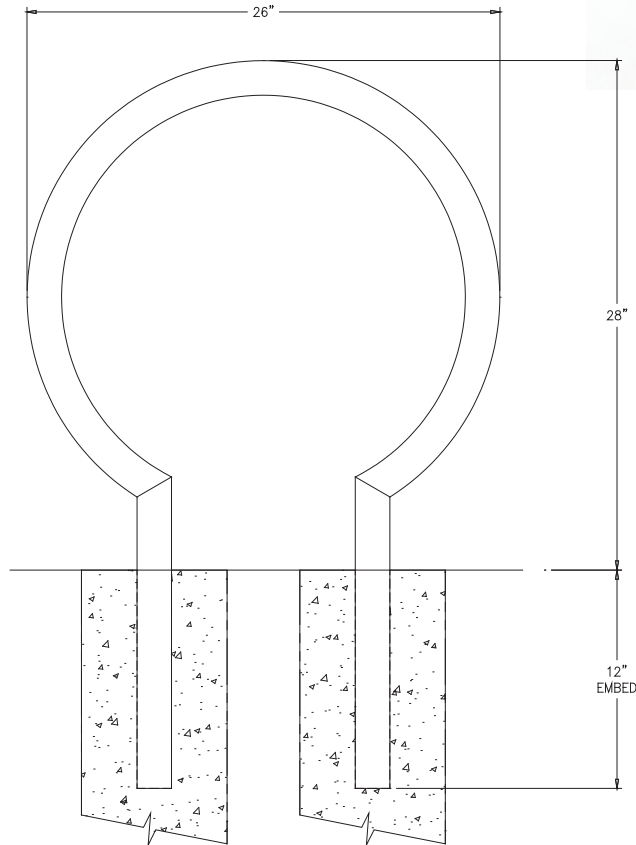

MF9008

Inground Mount Circle Bike Rack

Product Data

Size	26" dia x 40" h
Weight	76 lbs
Material	Metal Powdercoated
Anchoring	Inground Mount

ELEVATION VIEW

TOP VIEW

Site Furnishings Limited Warranty:

For a period of two (2) years for concrete products, one (1) year for plastic products and five (5) years for metal products when the customer has received their product, Wausau Tile, Inc. warrants its concrete products against defects in workmanship and materials per industry standards. This warranty does not cover the above products for cracking and faulting caused by settling due to an improper base; nor does it cover damage caused by impact, vandalism or natural disaster.