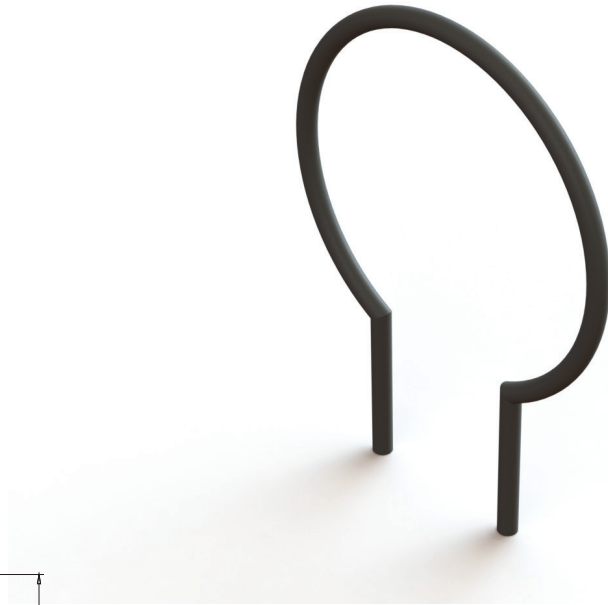

MF9008

Inground Mount Circle Bike Rack

Product Data

Size	26" dia x 40" h
Weight	76 lbs
Material	Metal Powdercoated
Anchoring	Inground Mount

ELEVATION VIEW

TOP VIEW

Site Furnishings Limited Warranty:

For a period of two (2) years for concrete products, one (1) year for plastic products and five (5) years for metal products when the customer has received their product, Wausau Tile, Inc. warrants its concrete products against defects in workmanship and materials per industry standards. This warranty does not cover the above products for cracking and faulting caused by settling due to an improper base; nor does it cover damage caused by impact, vandalism or natural disaster.