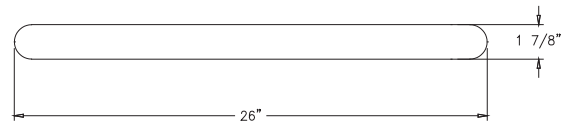

MF9008

Inground Mount Circle Bike Rack

Product Data

Size	26" dia x 40" h
Weight	76 lbs
Material	Metal Powdercoated
Anchoring	Inground Mount

ELEVATION VIEW

TOP VIEW

Site Furnishings Limited Warranty:

For a period of two (2) years for concrete products, one (1) year for plastic products and five (5) years for metal products when the customer has received their product, Wausau Tile, Inc. warrants its concrete products against defects in workmanship and materials per industry standards. This warranty does not cover the above products for cracking and faulting caused by settling due to an improper base; nor does it cover damage caused by impact, vandalism or natural disaster.