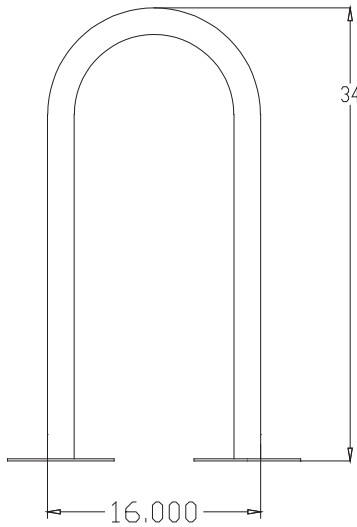

### Product Data

Size	16" x 34" h
Weight	30 lbs
Material	Metal Powdercoated
Anchoring	Surface Mount

TOP VIEW

ELEVATION VIEW