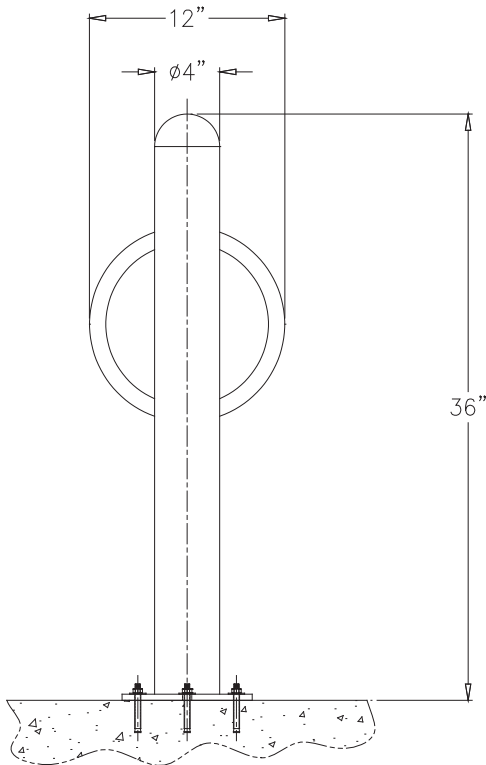

MF9005

Surface Mount Bike Post Bollard

Product Data

| | |
|-----------|-----------------------|
| Size | 4" x 12" x 36" h |
| Weight | 35 lbs |
| Material | Metal Powdercoated |
| Anchoring | Surface Mount |