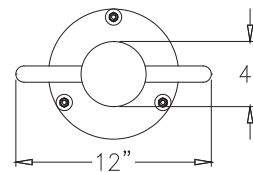

TOP VIEW

Site Furnishings Limited Warranty:

For a period of two (2) years for concrete products, one (1) year for plastic products and five (5) years for metal products when the customer has received their product, Wausau Tile, Inc. warrants its concrete products against defects in workmanship and materials per industry standards. This warranty does not cover the above products for cracking and faulting caused by settling due to an improper base; nor does it cover damage caused by impact, vandalism or natural disaster.

CALL FOR FURTHER DETAILS & PRICING.

P: 800.388.8728 | E: wtile@wausautile.com | WAUSAUTILE.COM