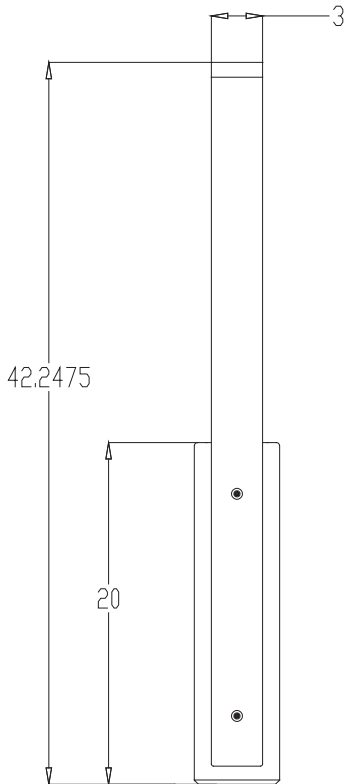

## Collaboration Vault Bike Bollard Medium/Square

### Product Data

Size	5" x 5" x 42 1/4" h
Weight	150 lbs
Material	Metal Powdercoated Concrete
Anchoring	Surface Mount

ELEVATION VIEW

TOP VIEW