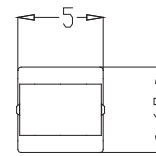

### Product Data

Size	5" x 5" x 42 1/4" h
Weight	150 lbs
Material	Metal Powdercoated Concrete
Anchoring	Surface Mount

ELEVATION VIEW

TOP VIEW