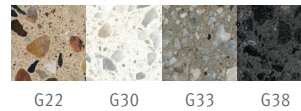

Acid wash

Weatherstone

* Additional colors available on WausauTile.com

www.urbastyle.com

ARTICULUS OVAL BENCH

Elements	Length inch	Width inch	Height inch	Weight lbs/p
ZB.AR.04 Without backrest	72	27	16 7/8	2,292
ZB.AR.08 With backrest	72	27	30 7/8	2,634