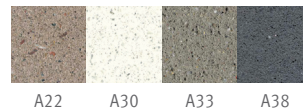

Acid wash

Weatherstone

* Additional colors available on WausauTile.com

www.urbastyle.com

ARTICULUS RECTANGULAR BENCH

Elements	Length inch	Width inch	Height inch	Weight lbs/p
ZB.AR.03 Without backrest	72	27	16 7/8	2,357
ZB.AR.07 With backrest	72	27	30 7/8	2,696