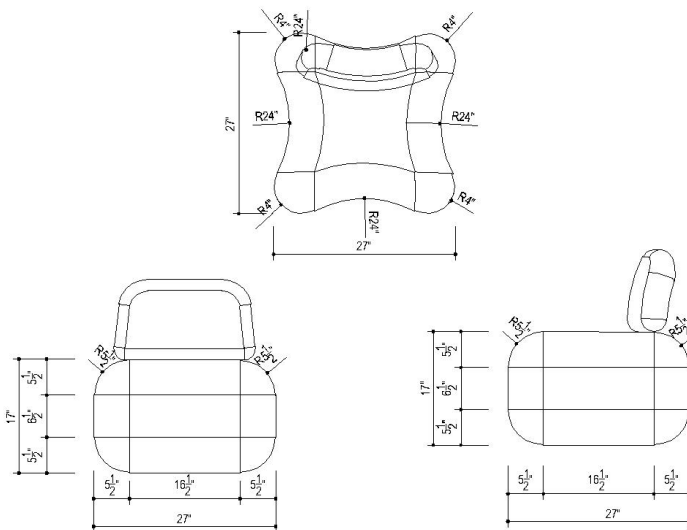

ARTICULUS SQUARE SEAT

Elements	Length inch	Width inch	Height inch	Weight lbs/p
ZB.AR.01 Without backrest	27	27	16 7/8	832
ZB.AR.05 With backrest	27	27	30 7/8	925

! Special custom manufacturing. Order and delivery time on request

Shape