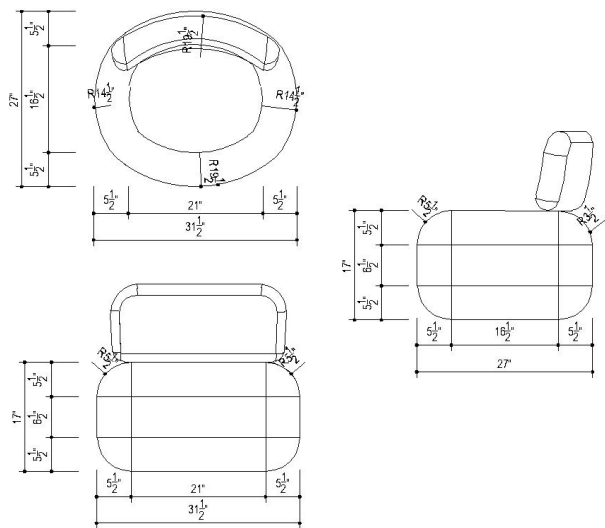

ARTICULUS OVAL SEAT

Elements	Length inch	Width inch	Height inch	Weight lbs/p
ZB.AR.02 Without backrest	32	27	16 7/8	953
ZB.AR.06 With backrest	32	27	30 7/8	1,085

! Special custom manufacturing. Order and delivery time on request

Shape