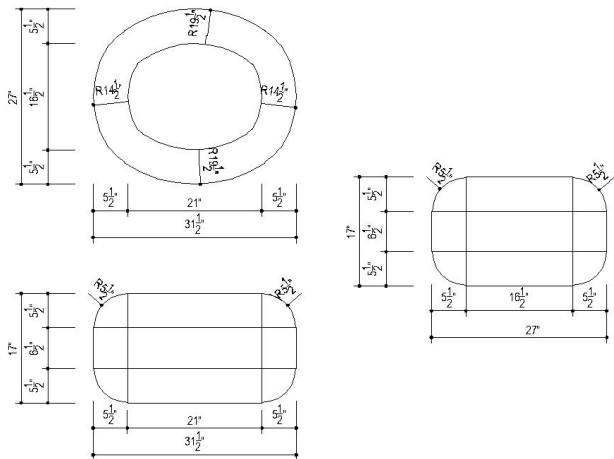

ARTICULUS OVAL SEAT

Elements	Length inch	Width inch	Height inch	Weight lbs/p
ZB.AR.02 Without backrest	32	27	16 7/8	953
ZB.AR.06 With backrest	32	27	30 7/8	1,085

! Special custom manufacturing. Order and delivery time on request

Shape