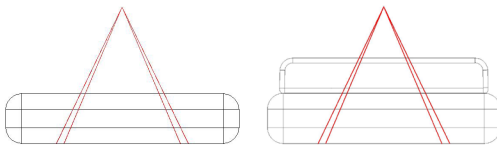

ARTICULUS RECTANGULAR BENCH

Elements	Length inch	Width inch	Height inch	Weight lbs/p
ZB.AR.03 Without backrest	72	27	16 7/8	2,357
ZB.AR.07 With backrest	72	27	30 7/8	2,696

! Special custom manufacturing. Order and delivery time on request

Shape

Product description

Characteristics

- Prefabricated concrete element
- Finish:
  - > Ground & polished: a flat, smooth and polished surface with exposed rock and matrix
  - > Acid wash : a light acid etch finish with an even and flat texture across the entire surface
  - > Weatherstone : a sandblast finish exposing rock and giving a subtle texture and weathered look
- Hidden anchoring

Delivery information

- Delivery only on pallets

Project study information

- Specific dimensions in custom manufacturing (only on order): on demand

Shipping fees

- On demand

Colors*

Ground & polished

Acid wash

Weatherstone

* Additional colors available on WausauTile.com

Handling

Designer

Urbastyle Design Team

www.urbastyle.com