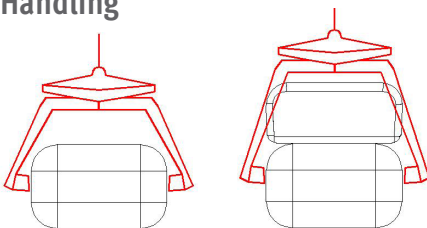

ARTICULUS OVAL SEAT

Elements	Length inch	Width inch	Height inch	Weight lbs/p
ZB.AR.02 Without backrest	32	27	16 7/8	953
ZB.AR.06 With backrest	32	27	30 7/8	1,085

! Special custom manufacturing. Order and delivery time on request

Shape

Handling

Designer

Urbastyle Design Team

Product description

Characteristics

- Prefabricated concrete element
- Finish:
  - > Ground & polished: a flat, smooth and polished surface with exposed rock and matrix
  - > Acid wash: a light acid etch finish with an even and flat texture across the entire surface
  - > Weatherstone: a sandblast finish exposing rock and giving a subtle texture and weathered look
- Hidden anchoring

Delivery information

- Delivery only on pallets

Project study information

- Specific dimensions in custom manufacturing (only on order): on demand

Shipping fees

- On demand

Colors*

Ground & polished

Acid wash

Weatherstone

* Additional colors available on WausauTile.com

www.urbastyle.com