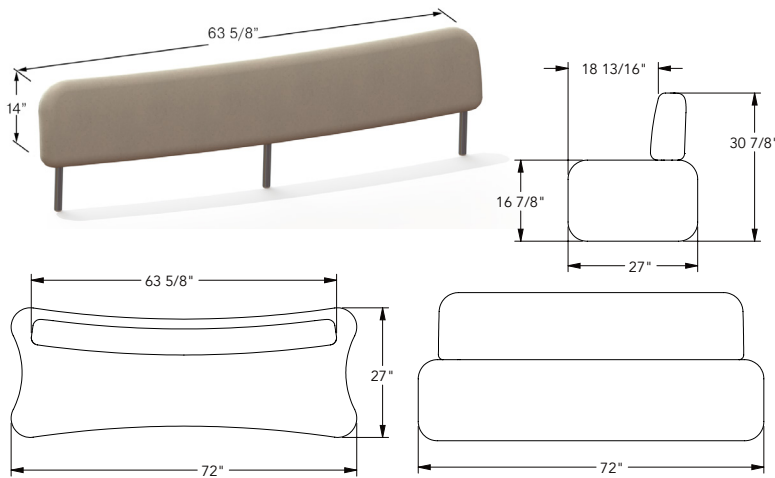

Colors*

Ground & polished

Acid wash

Weatherstone

* Additional colors available on WausauTile.com