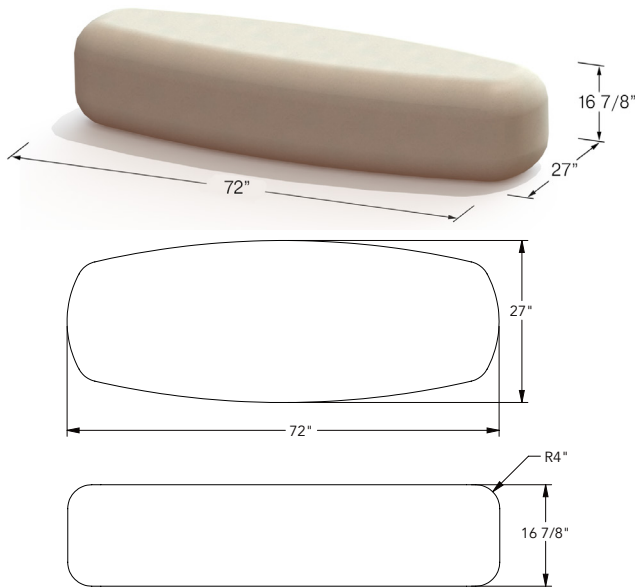

ARTICULUS OVAL BENCH

Elements	Length inch	Width inch	Height inch	Weight lbs/p
ZB.AR.04 Without backrest	72	27	16 7/8	2,292
ZB.AR.08 With backrest	72	27	30 7/8	2,634

! Special custom manufacturing. Order and delivery time on request

Shape