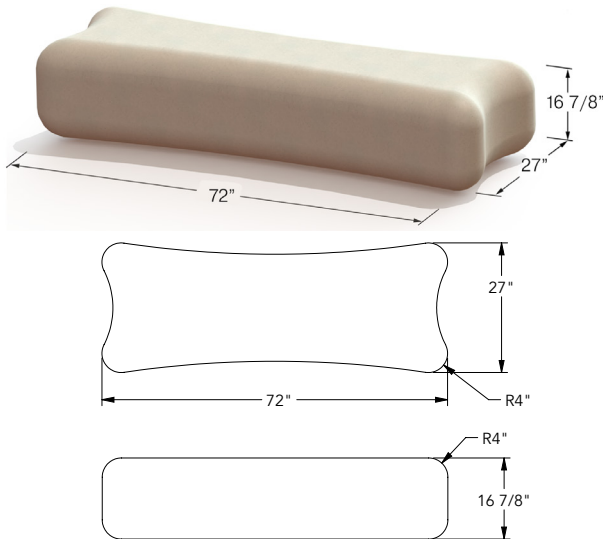

ARTICULUS RECTANGULAR BENCH

Elements	Length inch	Width inch	Height inch	Weight lbs/p
ZB.AR.03 Without backrest	72	27	16 7/8	2,357
ZB.AR.07 With backrest	72	27	30 7/8	2,696

! Special custom manufacturing. Order and delivery time on request

Shape