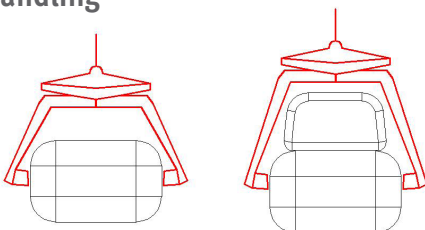

ARTICULUS SQUARE SEAT

Elements	Length inch	Width inch	Height inch	Weight lbs/p
ZB.AR.01 Without backrest	27	27	16 7/8	832
ZB.AR.05 With backrest	27	27	30 7/8	925

! Special custom manufacturing. Order and delivery time on request

Shape

Handling

Designer

Urbastyle Design Team

Product description

Characteristics

- Prefabricated concrete element
- Finish:
  - > Ground & polished: a flat, smooth and polished surface with exposed rock and matrix
  - > Acid wash: a light acid etch finish with an even and flat texture across the entire surface
  - > Weatherstone: a sandblast finish exposing rock and giving a subtle texture and weathered look
- Hidden anchoring

Delivery information

- Delivery only on pallets

Project study information

- Specific dimensions in custom manufacturing (only on order): on demand

Shipping fees

- On demand

Colors*

Ground & polished

Acid wash

Weatherstone

* Additional colors available on WausauTile.com

www.urbastyle.com