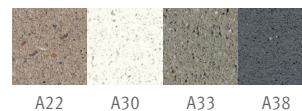

ARTICULUS OVAL BENCH

Elements	Length inch	Width inch	Height inch	Weight lbs/p
ZB.AR.04 Without backrest	72	27	16 7/8	2,292
ZB.AR.08 With backrest	72	27	30 7/8	2,634

! Special custom manufacturing. Order and delivery time on request

Shape

Product description

Characteristics

- Prefabricated concrete element
- Finish:
  - > Ground & polished: a flat, smooth and polished surface with exposed rock and matrix
  - > Acid wash : a light acid etch finish with an even and flat texture across the entire surface
  - > Weatherstone : a sandblast finish exposing rock and giving a subtle texture and weathered look
- Hidden anchoring

Delivery information

- Delivery only on pallets

Project study information

- Specific dimensions in custom manufacturing (only on order): on demand

Shipping fees

- On demand

Colors*

Ground & polished

Acid wash

Weatherstone

* Additional colors available on WausauTile.com

Handling

Designer

Urbastyle Design Team

www.urbastyle.com