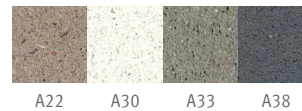

ARTICULUS RECTANGULAR BENCH

Elements	Length inch	Width inch	Height inch	Weight lbs/p
ZB.AR.03 Without backrest	72	27	16 7/8	2,357
ZB.AR.07 With backrest	72	27	30 7/8	2,696

! Special custom manufacturing. Order and delivery time on request

Shape

Product description

Characteristics

- Prefabricated concrete element
- Finish:
  - > Ground & polished: a flat, smooth and polished surface with exposed rock and matrix
  - > Acid wash : a light acid etch finish with an even and flat texture across the entire surface
  - > Weatherstone : a sandblast finish exposing rock and giving a subtle texture and weathered look
- Hidden anchoring

Delivery information

- Delivery only on pallets

Project study information

- Specific dimensions in custom manufacturing (only on order): on demand

Shipping fees

- On demand

Colors*

Ground & polished

Acid wash

Weatherstone

* Additional colors available on WausauTile.com

Handling

Designer

Urbastyle Design Team

www.urbastyle.com