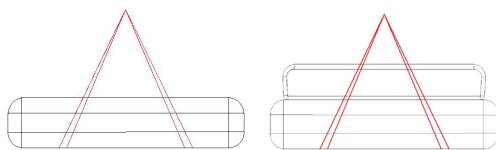

ARTICULUS OVAL BENCH

Elements	Length inch	Width inch	Height inch	Weight lbs/p
ZB.AR.04 Without backrest	72	27	16 7/8	2,292
ZB.AR.08 With backrest	72	27	30 7/8	2,634

! Special custom manufacturing. Order and delivery time on request

Shape

Product description

Characteristics

- Prefabricated concrete element
- Finish:
  - > Ground & polished: a flat, smooth and polished surface with exposed rock and matrix
  - > Acid wash : a light acid etch finish with an even and flat texture across the entire surface
  - > Weatherstone : a sandblast finish exposing rock and giving a subtle texture and weathered look
- Hidden anchoring

Delivery information

- Delivery only on pallets

Project study information

- Specific dimensions in custom manufacturing (only on order): on demand

Shipping fees

- On demand

Colors*

Ground & polished

Acid wash

Weatherstone

* Additional colors available on WausauTile.com

Handling

Designer

Urbastyle Design Team

www.urbastyle.com