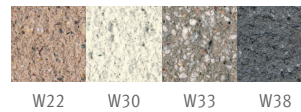

Acid wash

Weatherstone

* Additional colors available on WausauTile.com

www.urbastyle.com

ARTICULUS OVAL BENCH

Elements	Length inch	Width inch	Height inch	Weight lbs/p
ZB.AR.04 Without backrest	72	27	16 7/8	2,292
ZB.AR.08 With backrest	72	27	30 7/8	2,634