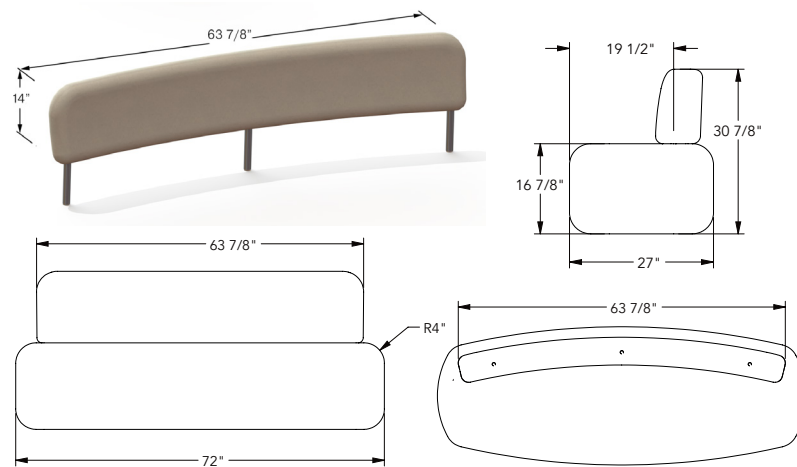

Colors*

Ground & polished

Acid wash

Weatherstone

* Additional colors available on WausauTile.com