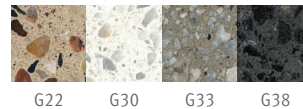

Acid wash

Weatherstone

* Additional colors available on WausauTile.com

www.urbastyle.com

ARTICULUS RECTANGULAR BENCH

Elements	Length inch	Width inch	Height inch	Weight lbs/p
ZB.AR.03 Without backrest	72	27	16 7/8	2,357
ZB.AR.07 With backrest	72	27	30 7/8	2,696