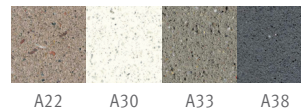

Acid wash

Weatherstone

* Additional colors available on WausauTile.com

www.urbastyle.com

ARTICULUS OVAL BENCH

Elements	Length inch	Width inch	Height inch	Weight lbs/p
ZB.AR.04 Without backrest	72	27	16 7/8	2,292
ZB.AR.08 With backrest	72	27	30 7/8	2,634