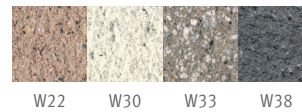

Acid wash

Weatherstone

* Additional colors available on WausauTile.com

Handling

Designer

Urbastyle Design Team

www.urbastyle.com

ARTICULUS OVAL SEAT