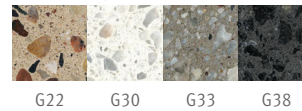

Acid wash

Weatherstone

* Additional colors available on WausauTile.com

Handling

Designer

Urbastyle Design Team

www.urbastyle.com

ARTICULUS OVAL SEAT