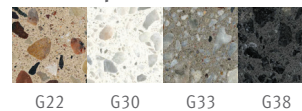

Acid wash

Weatherstone

* Additional colors available on WausauTile.com

Handling

Designer

Urbastyle Design Team

www.urbastyle.com