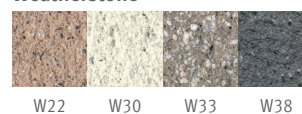

Acid wash

Weatherstone

* Additional colors available on WausauTile.com

Handling

Designer

Urbastyle Design Team

www.urbastyle.com