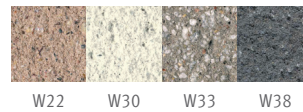

Acid wash

Weatherstone

* Additional colors available on WausauTile.com

www.urbastyle.com

ARTICULUS RECTANGULAR BENCH

Elements	Length inch	Width inch	Height inch	Weight lbs/p
ZB.AR.03 Without backrest	72	27	16 7/8	2,357
ZB.AR.07 With backrest	72	27	30 7/8	2,696