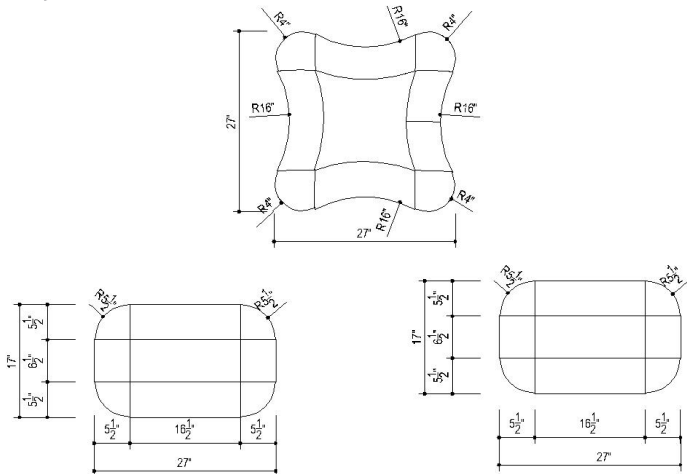

ARTICULUS SQUARE SEAT

Elements	Length inch	Width inch	Height inch	Weight lbs/p
ZB.AR.01 Without backrest	27	27	16 7/8	832
ZB.AR.05 With backrest	27	27	30 7/8	925

! Special custom manufacturing. Order and delivery time on request

Shape