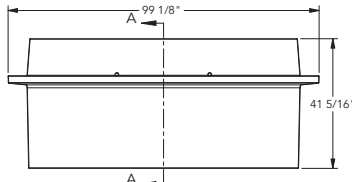

## PARIS II BENCH

Elements	Length inch	Width inch	Height inch	Weight lbs/p
ZB.PA.02	129 7/8	99 1/8	41 5/16	2,174

! Special custom manufacturing. Order and delivery time on request

### Shape

Top View

Front View

Side View