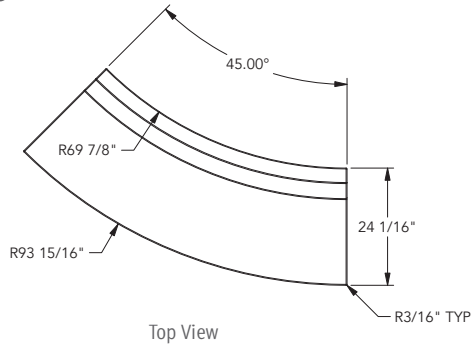

## PARIS I BENCH

Elements	Length inch	Width inch	Height inch	Weight lbs/p
ZB.PA.01	93 15/16	66 3/8	35 5/8	1,598

! Special custom manufacturing. Order and delivery time on request

### Shape

### Shape

Top View

Front View

Side View