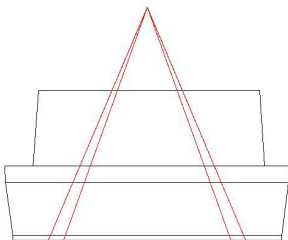

PARIS I BENCH

Elements	Length inch	Width inch	Height inch	Weight lbs/p
ZB.PA.01	93 15/16	66 3/8	35 5/8	1,598

! Special custom manufacturing. Order and delivery time on request

Shape

Handling

Product description

Characteristics

- Prefabricated concrete element
- Finish:
  - > Acid wash : a light acid etch finish with an even and flat texture across the entire surface
  - > Weatherstone : a sandblast finish exposing rock and giving a subtle texture and weathered look
- Hidden anchoring

Delivery information

- Delivery only on pallets

Project study information

- Specific dimensions in custom manufacturing (only on order): on demand

Shipping fees

- On demand

Colors*

Acid wash

Weatherstone

* Additional colors available on WausauTile.com

Designer

Urbastyle Design Team