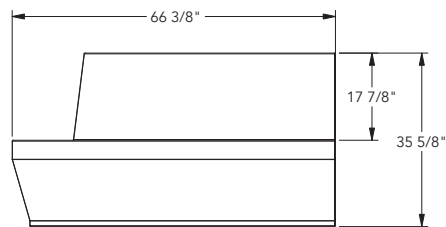

## PARIS I BENCH

Elements	Length inch	Width inch	Height inch	Weight lbs/p
ZB.PA.01	93 15/16	66 3/8	35 5/8	1,598

! Special custom manufacturing. Order and delivery time on request

### Shape