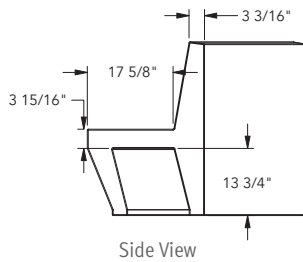

## PARIS I BENCH

Elements	Length inch	Width inch	Height inch	Weight lbs/p
ZB.PA.01	93 15/16	66 3/8	35 5/8	1,598

! Special custom manufacturing. Order and delivery time on request

### Shape

### Shape

Top View

Front View

Side View