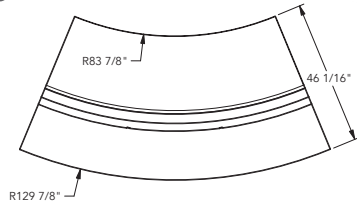

## PARIS II BENCH

Elements	Length inch	Width inch	Height inch	Weight lbs/p
ZB.PA.02	129 7/8	99 1/8	41 5/16	2,174

! Special custom manufacturing. Order and delivery time on request

### Shape

Top View

Front View

Side View