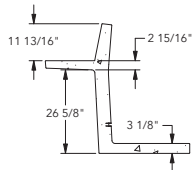

## PARIS II BENCH

Elements	Length inch	Width inch	Height inch	Weight lbs/p
ZB.PA.02	129 7/8	99 1/8	41 5/16	2,174

! Special custom manufacturing. Order and delivery time on request

### Shape

Top View

Front View

Side View