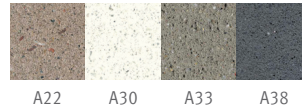

Colors*

Acid wash