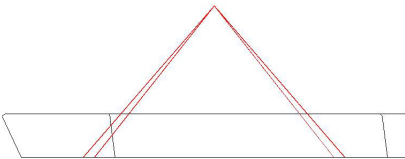

Handling

Accessories for this product

- Recycled Plastic Lumber seating on stainless steel structure

Product description

Characteristics

- Prefabricated concrete element
- Finish:
  - > Ground & polished: a flat, smooth and polished surface with exposed rock and matrix
  - > Acid wash : a light acid etch finish with an even and flat texture across the entire surface
  - > Weatherstone : a sandblast finish exposing rock and giving a subtle texture and weathered look
- Hidden anchoring
- The Recycled Plastic Lumber seats are assembled in the factory on the concrete elements

Delivery information

- Delivery only on pallets

Project study information

- Specific dimensions in custom manufacturing (only on order): on demand

Shipping fees

- On demand

Colors*

Ground & polished

Acid wash

Weatherstone

* Additional colors available on WausauTile.com

Designer

URBASTYLE
MOBILIER URBAIN EN BÉTON

Urbastyle Design Team