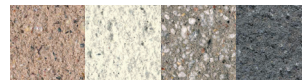

Characteristics

- Prefabricated concrete element
- Finish:
 - > Ground & polished: a flat, smooth and polished surface with exposed rock and matrix
 - > Acid wash : a light acid etch finish with an even and flat texture across the entire surface
 - > Weatherstone : a sandblast finish exposing rock and giving a subtle texture and weathered look
- Hidden anchoring

G22 G30 G33 G38

Acid wash

A22 A30 A33 A38

Weatherstone

W22 W30 W33 W38

* Additional colors available on WausauTile.com

Designer

Urbastyle Design Team