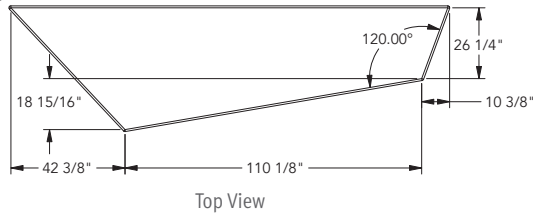

KNIFE BENCH

Elements	Length inch	Width inch	Height inch	Weight lbs/p
ZB.KN.01	163 9/16	46 5/8	17 11/16	7,450

! Special custom manufacturing. Order and delivery time on request

Shape

Handling

Product description

KNIFE BENCH WITH WOOD

Elements	Length inch	Width inch	Height inch	Weight lbs/p
ZB.KN.02	163 1/2	46 5/8	17 11/16	7,370

! Special custom manufacturing. Order and delivery time on request

Shape

Top View

Front View