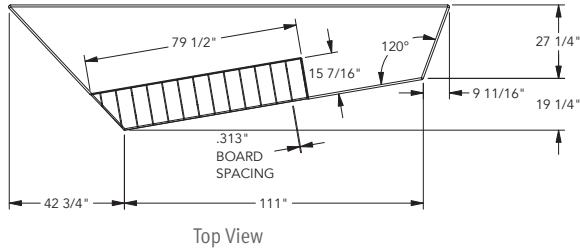

KNIFE BENCH WITH WOOD

Elements	Length inch	Width inch	Height inch	Weight lbs/p
ZB.KN.02	163 1/2	46 5/8	17 11/16	7,370

! Special custom manufacturing. Order and delivery time on request

Shape

Top View

Front View