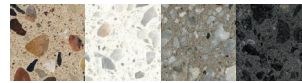

Characteristics

- Prefabricated concrete element
- Finish:
 - > Ground & polished: a flat, smooth and polished surface with exposed rock and matrix
 - > Acid wash : a light acid etch finish with an even and flat texture across the entire surface
 - > Weatherstone : a sandblast finish exposing rock and giving a subtle texture and weathered look
- Hidden anchoring

Side View

Handling

Accessories for this product

- Recycled Plastic Lumber seating on stainless steel structure

Product description

Characteristics

- Prefabricated concrete element
- Finish:
 - > Ground & polished: a flat, smooth and polished surface with exposed rock and matrix
 - > Acid wash : a light acid etch finish with an even and flat texture across the entire surface
 - > Weatherstone : a sandblast finish exposing rock and giving a subtle texture and weathered look
- Hidden anchoring
- The Recycled Plastic Lumber seats are assembled in the factory on the concrete elements

G22 G30 G33 G38

Acid wash

A22 A30 A33 A38

Weatherstone

W22 W30 W33 W38

* Additional colors available on WausauTile.com

Designer

URBASTYLE
MOBILIER URBAIN EN BÉTON