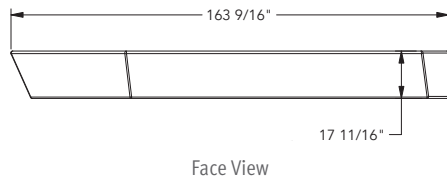

KNIFE BENCH

Elements	Length inch	Width inch	Height inch	Weight lbs/p
ZB.KN.01	163 9/16	46 5/8	17 11/16	7,450

! Special custom manufacturing. Order and delivery time on request

Shape

Handling

Product description

KNIFE BENCH WITH WOOD

Elements	Length inch	Width inch	Height inch	Weight lbs/p
ZB.KN.02	163 1/2	46 5/8	17 11/16	7,370

! Special custom manufacturing. Order and delivery time on request

Shape

Top View

Front View