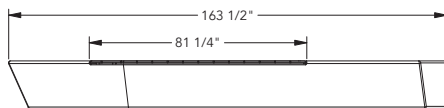

KNIFE BENCH WITH WOOD

Elements	Length inch	Width inch	Height inch	Weight lbs/p
ZB.KN.02	163 1/2	46 5/8	17 11/16	7,370

! Special custom manufacturing. Order and delivery time on request

Shape

Top View

Front View