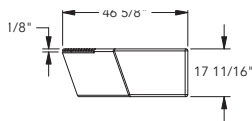

KNIFE BENCH WITH WOOD

Elements	Length inch	Width inch	Height inch	Weight lbs/p
ZB.KN.02	163 1/2	46 5/8	17 11/16	7,370

! Special custom manufacturing. Order and delivery time on request

Shape

Top View

Front View