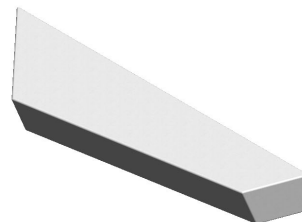

Characteristics

- Prefabricated concrete element
- Finish:
 - > Ground & polished: a flat, smooth and polished surface with exposed rock and matrix
 - > Acid wash : a light acid etch finish with an even and flat texture across the entire surface
 - > Weatherstone : a sandblast finish exposing rock and giving a subtle texture and weathered look
- Hidden anchoring

G22 G30 G33 G38

Acid wash

A22 A30 A33 A38

Weatherstone

W22 W30 W33 W38

* Additional colors available on WausauTile.com

Designer

Urbastyle Design Team

KNIFE BENCH WITH WOOD

Elements	Length inch	Width inch	Height inch	Weight lbs/p
ZB.KN.02	163 1/2	46 5/8	17 11/16	7,370

! Special custom manufacturing. Order and delivery time on request

Shape

Top View

Front View

Side View

Handling

Accessories for this product

- Recycled Plastic Lumber seating on stainless steel structure

Product description

Characteristics

- Prefabricated concrete element
- Finish:
 - > Ground & polished: a flat, smooth and polished surface with exposed rock and matrix
 - > Acid wash : a light acid etch finish with an even and flat texture across the entire surface
 - > Weatherstone : a sandblast finish exposing rock and giving a subtle texture and weathered look
- Hidden anchoring
- The Recycled Plastic Lumber seats are assembled in the factory on the concrete elements