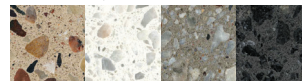

Characteristics

- Prefabricated concrete element
- Finish:
 - > Ground & polished: a flat, smooth and polished surface with exposed rock and matrix
 - > Acid wash : a light acid etch finish with an even and flat texture across the entire surface
 - > Weatherstone : a sandblast finish exposing rock and giving a subtle texture and weathered look
- Hidden anchoring

G22 G30 G33 G38

Acid wash

A22 A30 A33 A38

Weatherstone

W22 W30 W33 W38

* Additional colors available on WausauTile.com

Designer

Urbastyle Design Team

Side View

Handling

Accessories for this product

- Recycled Plastic Lumber seating on stainless steel structure

Product description

Characteristics

- Prefabricated concrete element
- Finish:
 - > Ground & polished: a flat, smooth and polished surface with exposed rock and matrix
 - > Acid wash : a light acid etch finish with an even and flat texture across the entire surface
 - > Weatherstone : a sandblast finish exposing rock and giving a subtle texture and weathered look
- Hidden anchoring
- The Recycled Plastic Lumber seats are assembled in the factory on the concrete elements