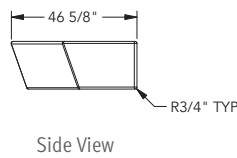

KNIFE BENCH

Elements	Length inch	Width inch	Height inch	Weight lbs/p
ZB.KN.01	163 9/16	46 5/8	17 11/16	7,450

! Special custom manufacturing. Order and delivery time on request

Shape

Handling

Product description

KNIFE BENCH WITH WOOD

Elements	Length inch	Width inch	Height inch	Weight lbs/p
ZB.KN.02	163 1/2	46 5/8	17 11/16	7,370

! Special custom manufacturing. Order and delivery time on request

Shape

Top View

Front View