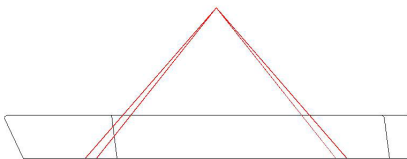

KNIFE BENCH

Elements	Length inch	Width inch	Height inch	Weight lbs/p
ZB.KN.01	163 9/16	46 5/8	17 11/16	7,450

! Special custom manufacturing. Order and delivery time on request

Shape

Handling

Product description