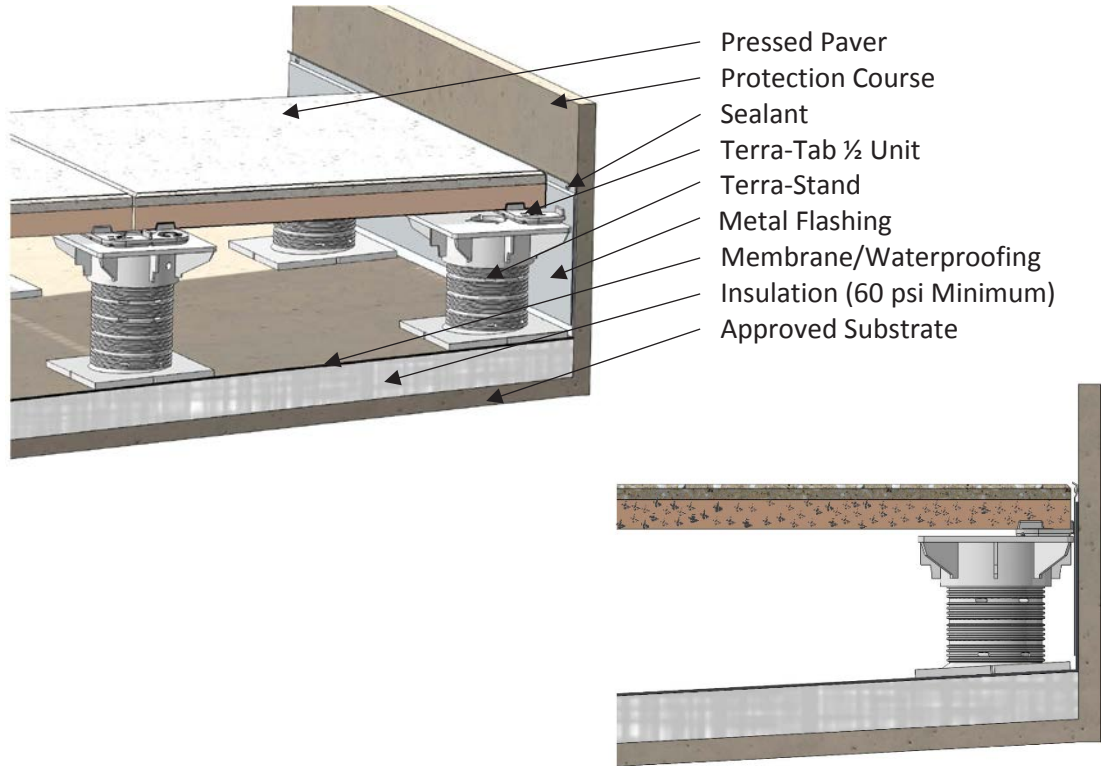

Typical Architectural Details

Wall / Building Termination using Terra-Tab

Wall / Building Termination using Waffle Reducer

Wall / Building Termination using Terra-Stand

Paver Joint

3/16 Spacing, Standard

Pedestals Images

Waffle Reducer

6" Terra Stand

11" Terra Stand

16" Terra Stand

21" Terra Stand

716JC