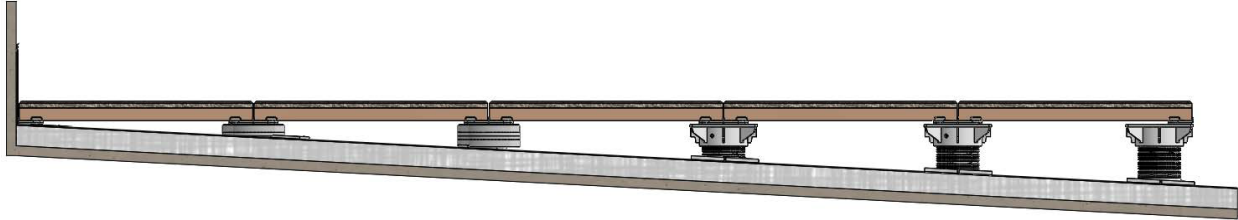

Typical Architectural Details

Wall / Building Termination using Terra-Tab

Wall / Building Termination using Waffle Reducer

Wall / Building Termination using Terra-Stand

Paver Joint

3/16 Spacing, Standard

Pedestals Images

Waffle Reducer

6" Terra Stand

11" Terra Stand

16" Terra Stand

21" Terra Stand

716JC