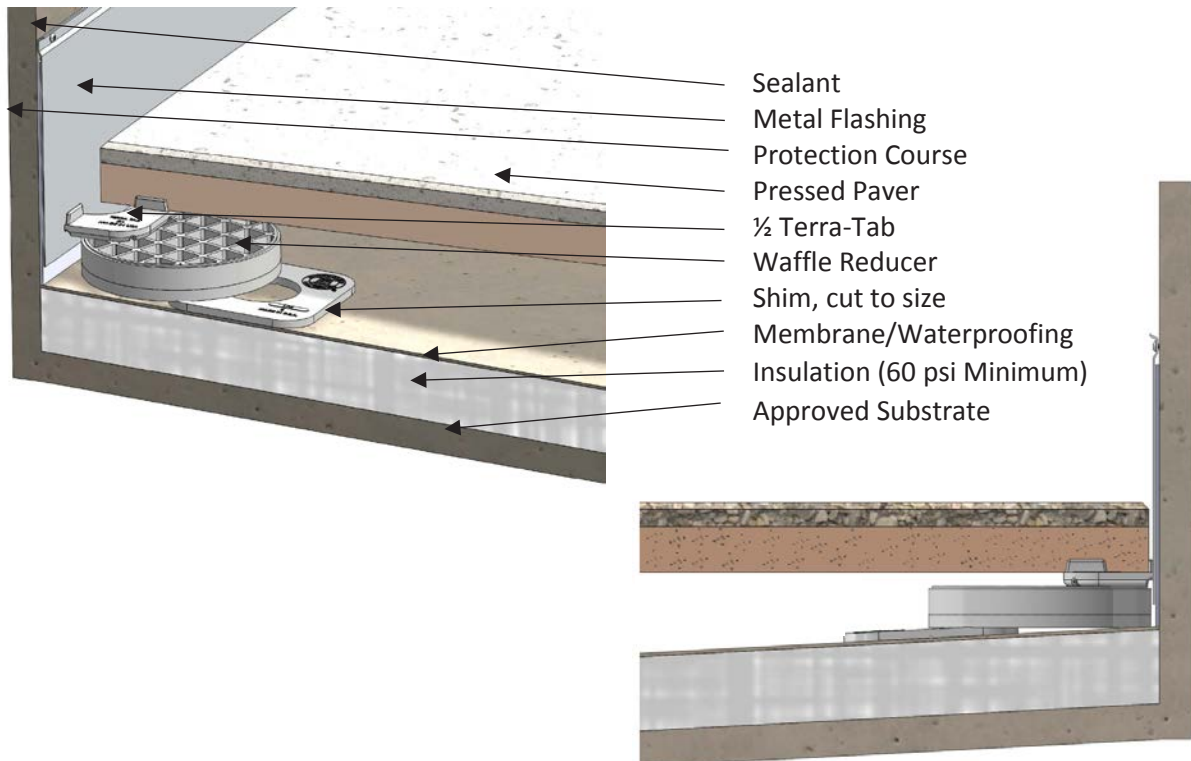

Typical Architectural Details

Wall / Building Termination using Terra-Tab

Wall / Building Termination using Waffle Reducer

Wall / Building Termination using Terra-Stand

Paver Joint

3/16 Spacing, Standard

Pedestals Images

Waffle Reducer

6" Terra Stand

11" Terra Stand

16" Terra Stand

21" Terra Stand

716JC