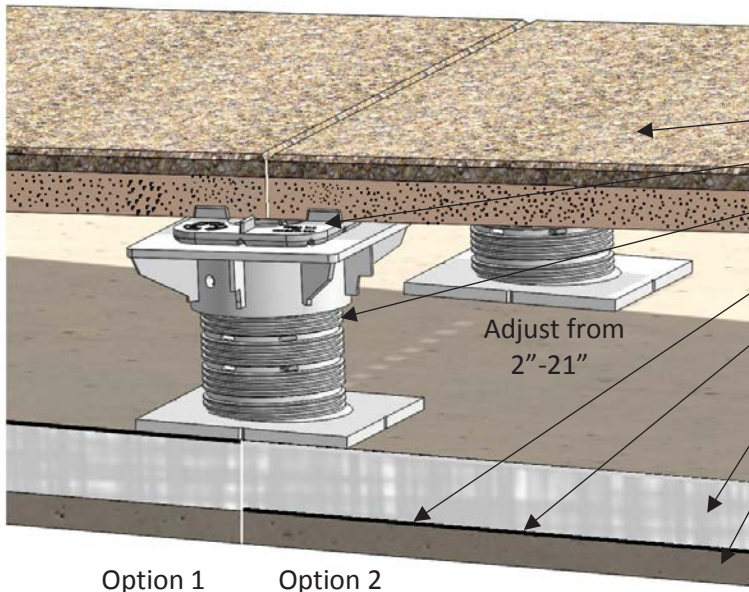

Typical Architectural Details

Wall / Building Termination using Terra-Tab

Wall / Building Termination using Waffle Reducer

Wall / Building Termination using Terra-Stand

Paver Joint

3/16 Spacing, Standard

Pedestals Images

Waffle Reducer

6" Terra Stand

11" Terra Stand

16" Terra Stand

21" Terra Stand

716JC