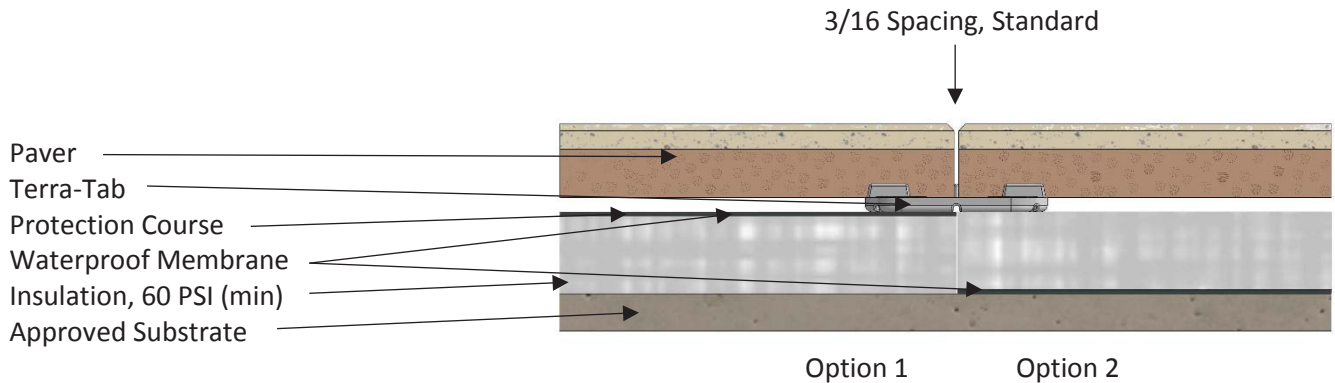

Typical Architectural Details

Wall / Building Termination using Terra-Tab

Wall / Building Termination using Waffle Reducer

Wall / Building Termination using Terra-Stand

Paver Joint

3/16 Spacing, Standard

Pedestals Images

Waffle Reducer

6" Terra Stand

11" Terra Stand

16" Terra Stand

21" Terra Stand

716JC