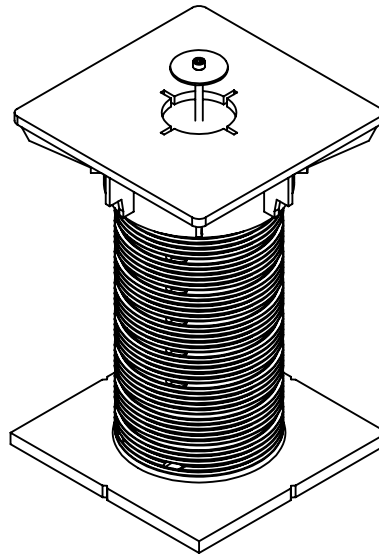

① TOP VIEW

② FRONT VIEW

③ BOTTOM VIEW

ITEM NO.	PART NUMBER	DESCRIPTION	QTY.
1	10034	TERRA STAND TOP AND BOTTOM	1
2	10031	TERRA STAND, 10" CORE	1
3	PP12985	BLACK SS BOLT & WASHER	1
4	10024	HIDDEN LOCKDOWN	1

UNLESS OTHERWISE SPECIFIED
 DIMENSIONS SHOWN ARE
 ROUNDED TO THE CLOSEST
 FRACTION ± 1/16"

DRAWING SCALE: NOT TO SCALE

FABRICATION TOLERANCE: ± 1/8"

**TERRA STAND 11"
 HIDDEN UNIT**

DRAWN BY: BL DATE: 1/12/2021