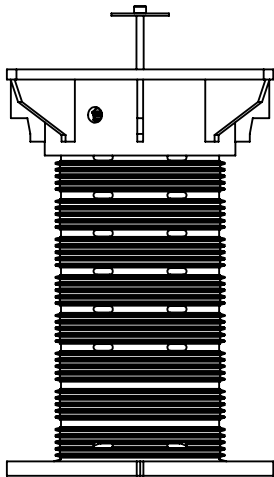

① TOP VIEW

② FRONT VIEW

③ BOTTOM VIEW

ITEM NO.	PART NUMBER	DESCRIPTION	QTY.
1	10034	TERRA STAND TOP AND BOTTOM	1
2	10031	TERRA STAND, 10" CORE	1
3	PP12985	BLACK SS BOLT & WASHER	1
4	10024	HIDDEN LOCKDOWN	1

UNLESS OTHERWISE SPECIFIED
 DIMENSIONS SHOWN ARE
 ROUNDED TO THE CLOSEST
 FRACTION ± 1/16"

DRAWING SCALE: NOT TO SCALE

FABRICATION TOLERANCE: ± 1/8"

**TERRA STAND 11"
 HIDDEN UNIT**

DRAWN BY: BL DATE: 1/12/2021