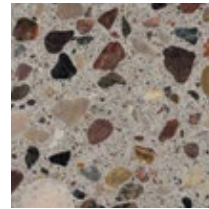

## ACID WASH

---

A20  
White

A21  
Buff

A22  
Sand

A23  
Gray

A24  
Brick Red

A25  
Brown

A26  
Charcoal

A30  
Star

A31  
Fog

A33  
Misty Gray

A38  
Night

## PREMIUM GROUND & POLISHED

---

G20  
White

G21  
Buff

G22  
Sand

G23  
Gray

G24  
Brick Red

G25  
Brown

## WEATHERSTONE

---

W20  
White

W21  
Buff

W22  
Sand

W23  
Gray

W30  
Star

W24  
Brick Red