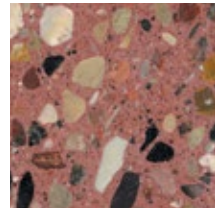

A26  
Charcoal

A30  
Star

A31  
Fog

A33  
Misty Gray

A38  
Night

## PREMIUM GROUND & POLISHED

---

G20  
White

G21  
Buff

G22  
Sand

G23  
Gray

G24  
Brick Red

G25  
Brown

G26  
Charcoal

G30  
Star

G31  
Fog

G33  
Misty

G38  
Night

## WEATHERSTONE

---

W20  
White

W21  
Buff

W22  
Sand

W23  
Gray

W30  
Star

W24  
Brick Red