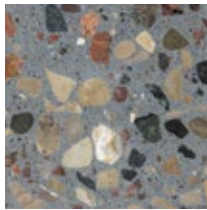

A26  
Charcoal

A30  
Star

A31  
Fog

A33  
Misty Gray

A38  
Night

## PREMIUM GROUND & POLISHED

---

G20  
White

G21  
Buff

G22  
Sand

G23  
Gray

G24  
Brick Red

G25  
Brown

G26  
Charcoal

G30  
Star

G31  
Fog

G33  
Misty

G38  
Night

## WEATHERSTONE

---

W20  
White

W21  
Buff

W22  
Sand

W23  
Gray

W30  
Star

W24  
Brick Red