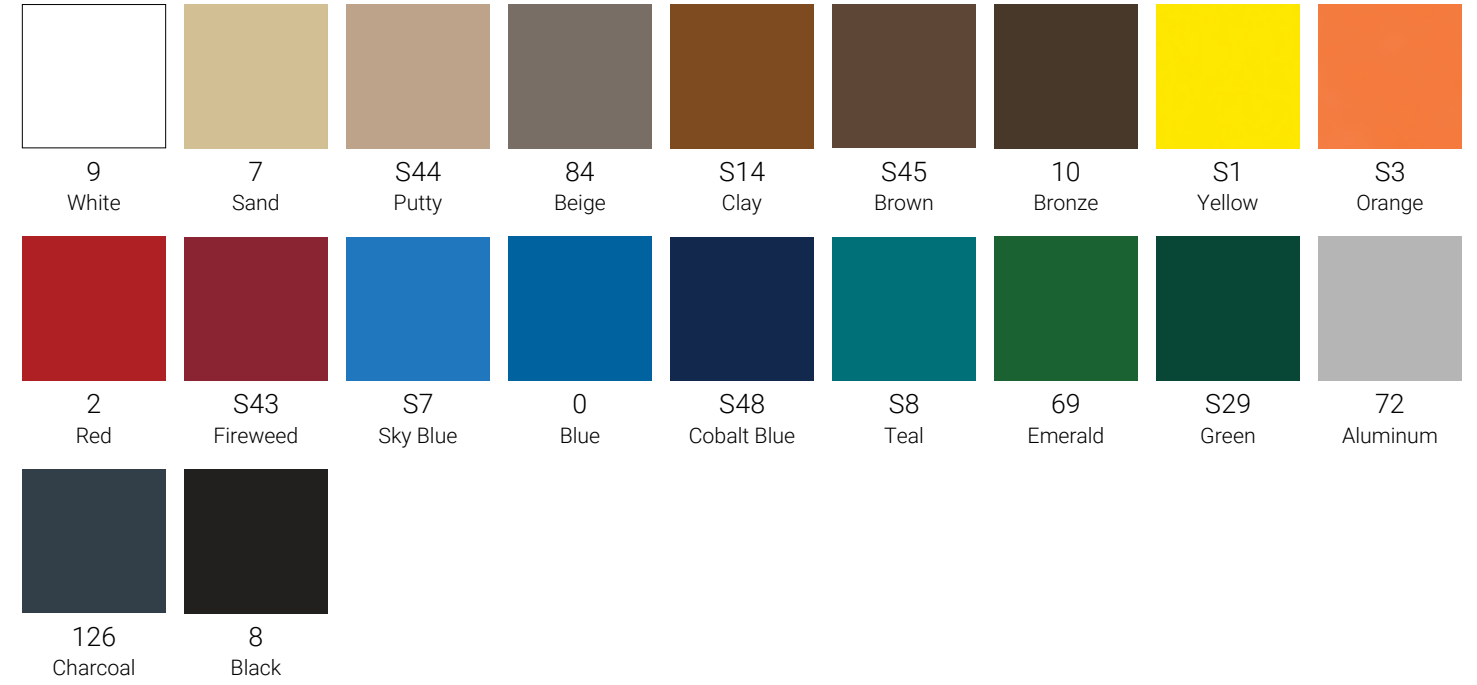

METAL POWDER COAT