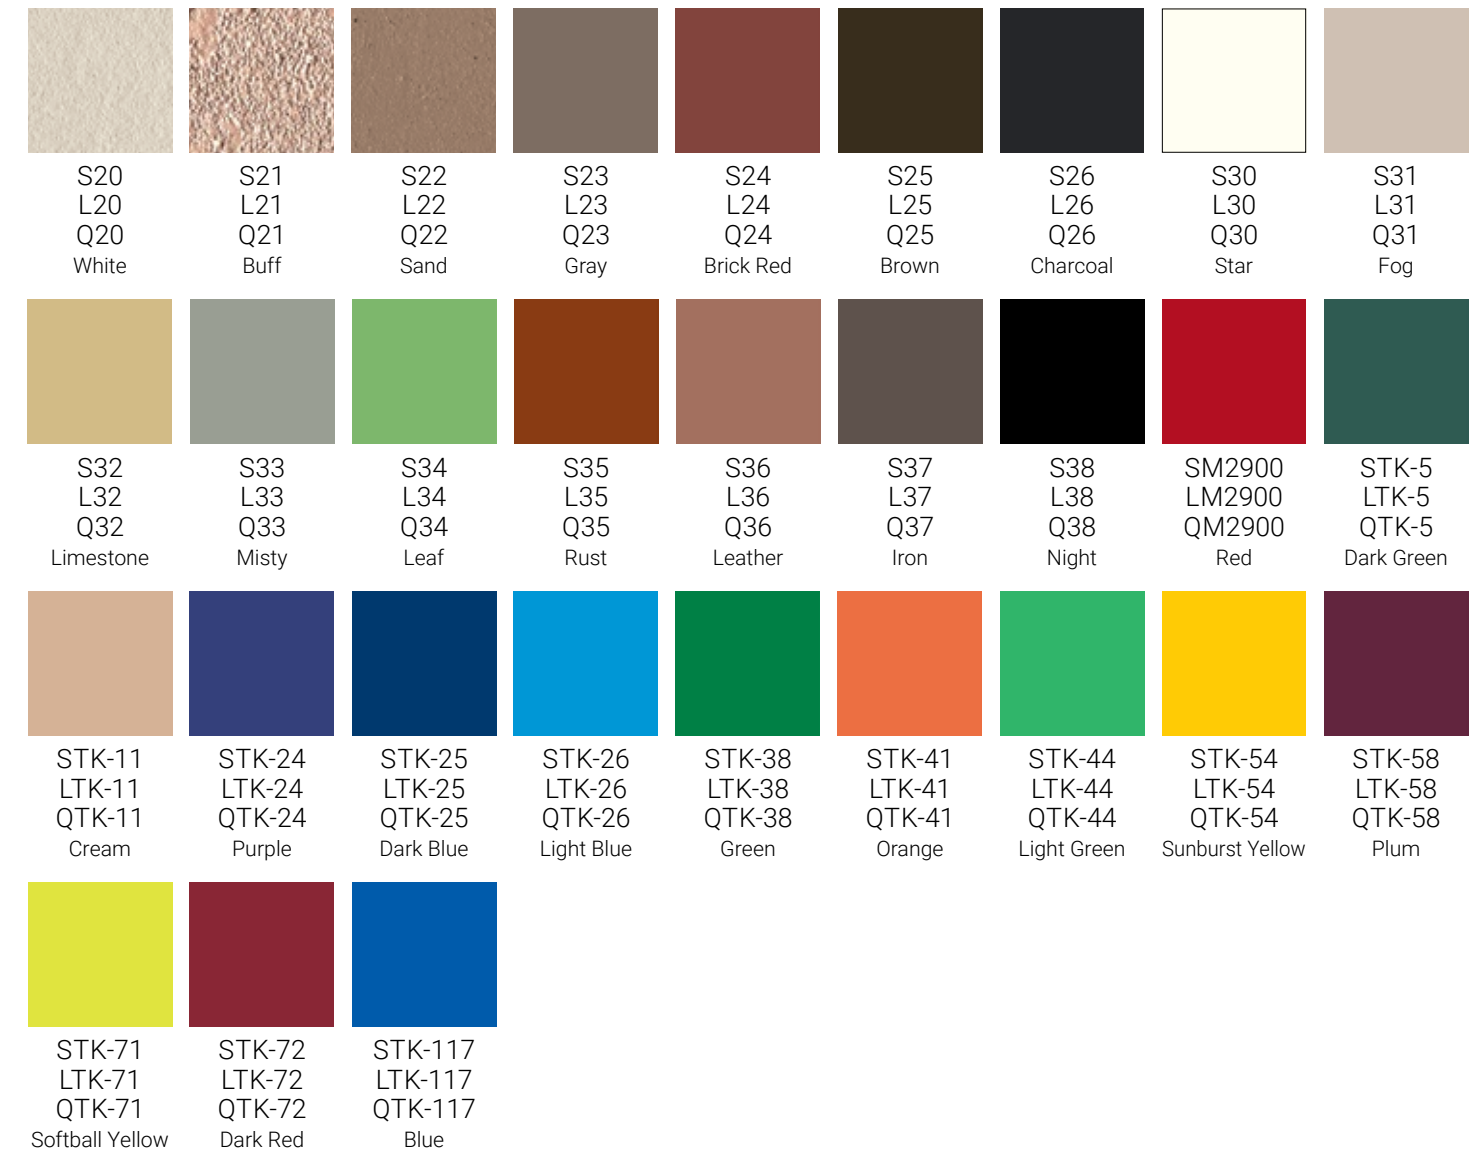

COLORS & METAL PATTERNS

ACID WASH

WEATHERSTONE

EXPOSED

GROUND & POLISHED

STAIN

Available in three finishes: S = Acid Wash | L = Smooth | Q = Weatherstone

Color swatches are for reference only and are not intended to be used for final color matching. Free samples are available by request.