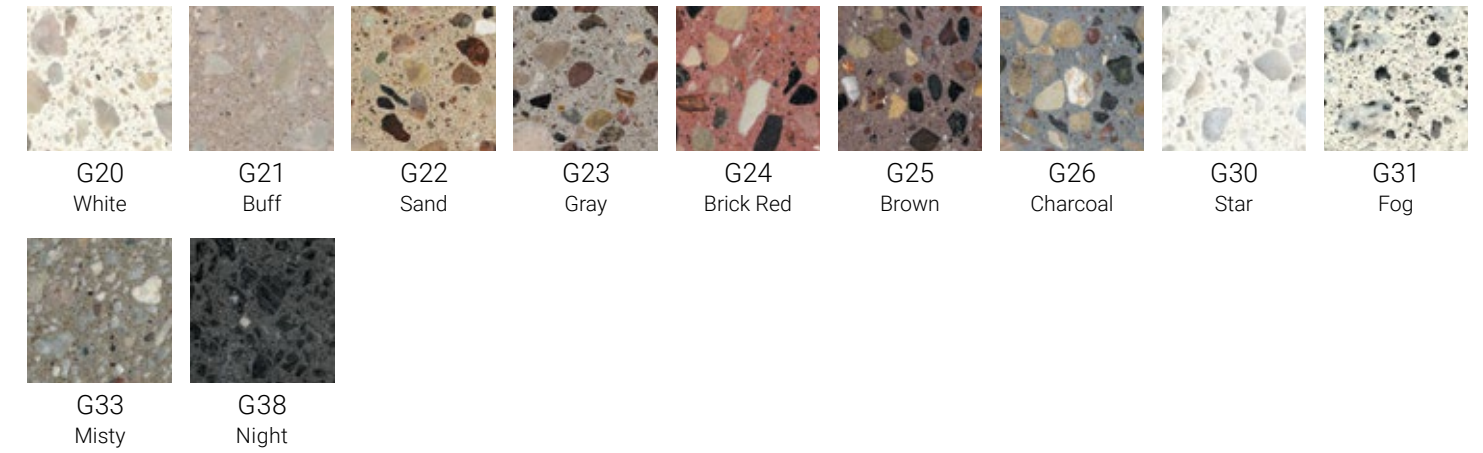

COLORS & METAL PATTERNS

ACID WASH

WEATHERSTONE

EXPOSED

GROUND & POLISHED

STAIN

Available in three finishes: S = Acid Wash | L = Smooth | Q = Weatherstone

Color swatches are for reference only and are not intended to be used for final color matching. Free samples are available by request.