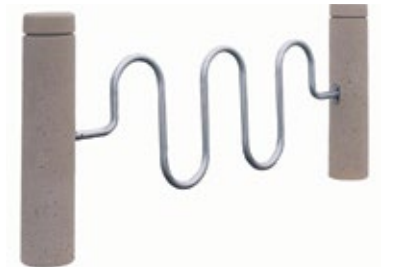

CONCRETE & METAL
TF7191 116 3/8" X 12" X 53" 1,180 lbs.