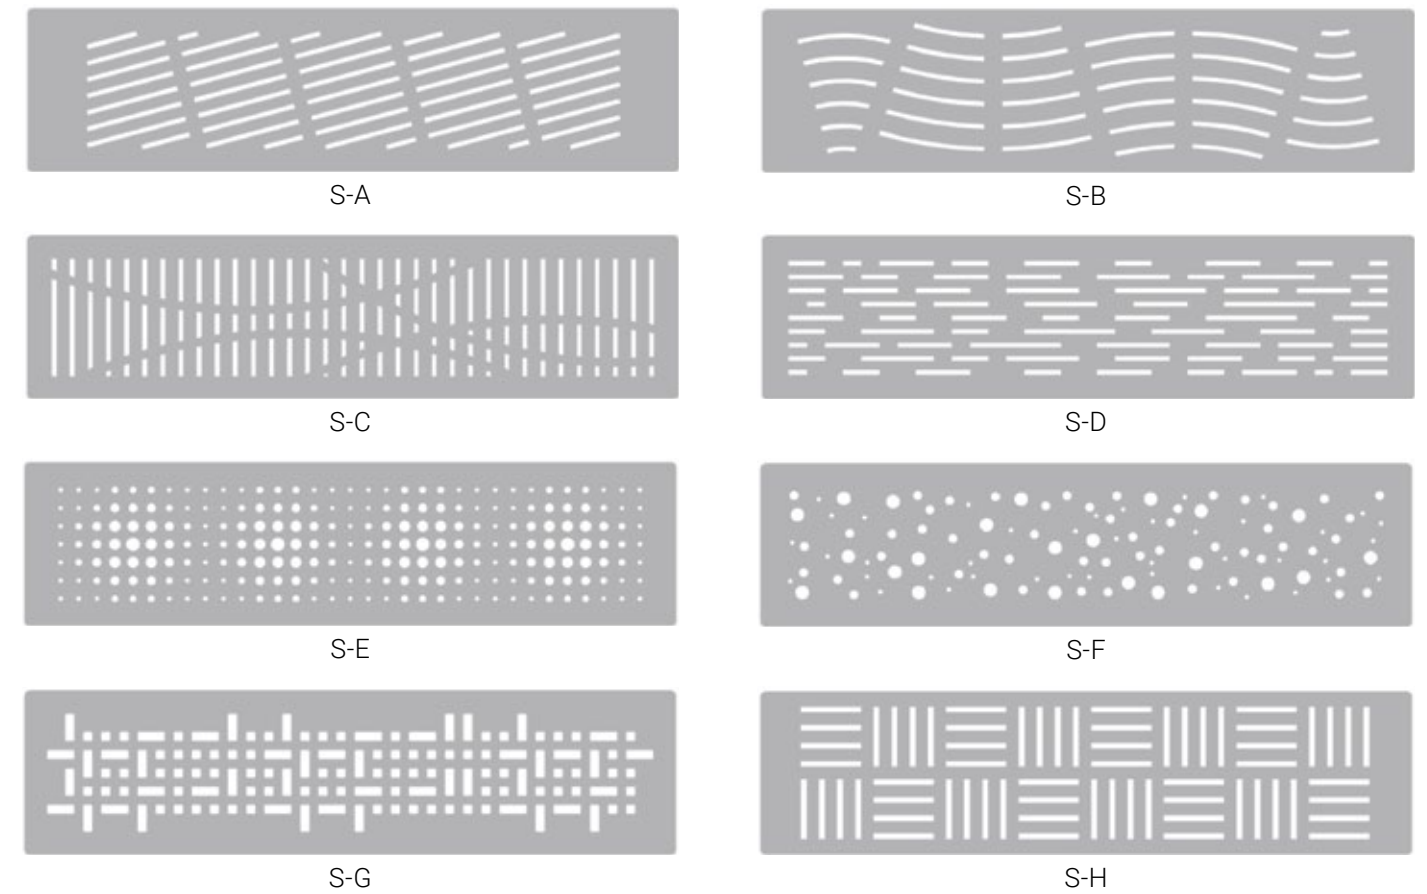

METAL PATTERNS