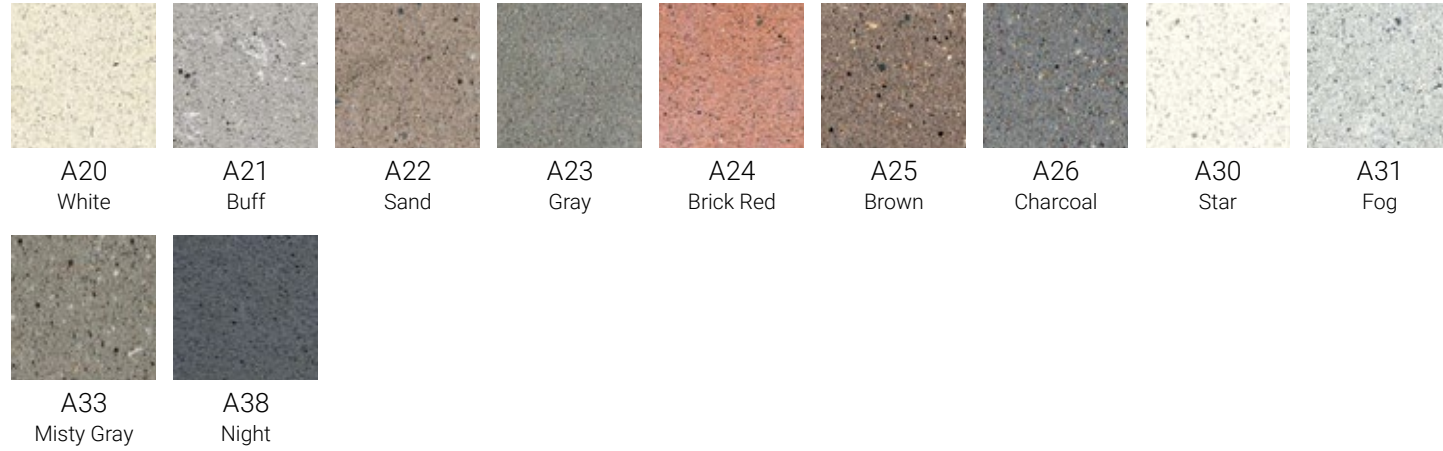

COLORS & METAL PATTERNS

ACID WASH

WEATHERSTONE

EXPOSED

GROUND & POLISHED

STAIN

Available in three finishes: S = Acid Wash | L = Smooth | Q = Weatherstone

Color swatches are for reference only and are not intended to be used for final color matching. Free samples are available by request.