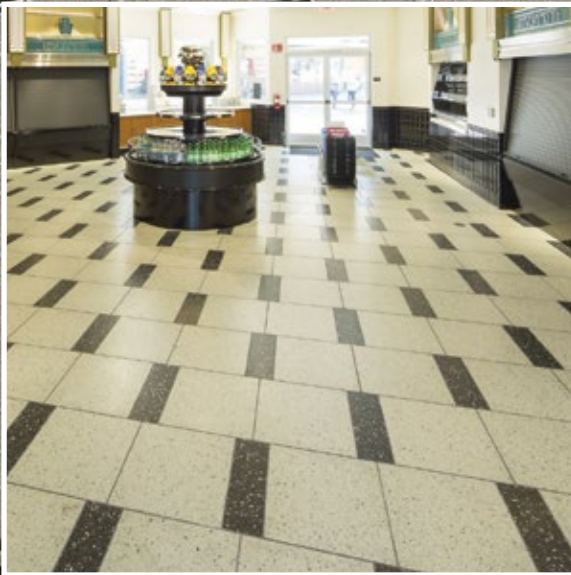

TERRAZZO TILE